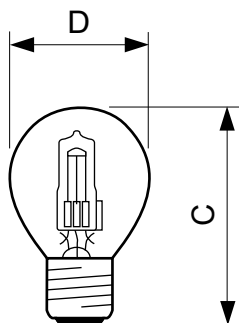

Halogen Classic P45

Dimensional drawing

Product	D (max)	C (max)
Halogen Classic 42W E27 230V P45 1CT/15 SRP	46 mm	74 mm

HalClass 42W E27 230V P45 CL