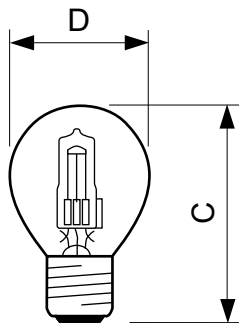

Product data

General Information	
Cap-Base	E27 [E27]
Operating Position	UNIVERSAL [Any or Universal (U)]
Nominal Lifetime (Nom)	2000 h
Switching Cycle	8000X
Light Technical	
Luminous Flux (Nom)	204 lm
Luminous Flux (Rated) (Nom)	204 lm
Correlated Color Temperature (Nom)	2800 K
Luminous Efficacy (Rated) (Nom)	11.1 lm/W
Color Rendering Index (Nom)	100
LLMF at End of Nominal Lifetime (Min)	80 %
Operating and Electrical	
Power (Rated) (Nom)	18.0 W
Lamp Current (Nom)	0.08 A
Wattage Equivalent	23 W
Starting Time (Nom)	0.0 s
Warm Up Time to 60% Light (Nom)	instant full light
Power Factor (Nom)	1
Voltage (Nom)	230 V

Controls and Dimming	
Dimmable	Yes
Mechanical and Housing	
Bulb Finish	Clear
Approval and Application	
Energy Efficiency Label (EEL)	D
Energy Consumption kWh/1000 h	18 kWh
Luminaire Design Requirements	
Cap-Base Temperature (Max)	130 °C
Product Data	
Full product code	872790083138204
Order product name	Halogen Classic 18W E27 230V P45 1CT/15 SRP
EAN/UPC - Product	8727900831382
Order code	925647344221
Numerator - Quantity Per Pack	1
Numerator - Packs per outer box	15
Material Nr. (12NC)	925647344221
Net Weight (Piece)	19.300 g

Halogen Classic P45

Dimensional drawing

Product	D (max)	C (max)
Halogen Classic 18W E27 230V P45 1CT/15 SRP	46 mm	74 mm

HalClass 18W E27 230V P45 CL