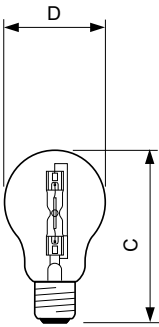

Product data

General Information	
Cap-Base	E27 [E27]
Operating Position	UNIVERSAL [Any or Universal (U)]
Nominal Lifetime (Nom)	2000 h
Switching Cycle	8000X
Light Technical	
Luminous Flux (Nom)	1200 lm
Luminous Flux (Rated) (Nom)	1200 lm
Correlated Color Temperature (Nom)	2800 K
Luminous Efficacy (Rated) (Nom)	17.1 lm/W
Color Rendering Index (Nom)	100
LLMF at End of Nominal Lifetime (Min)	80 %
Operating and Electrical	
Power (Rated) (Nom)	70.0 W
Lamp Current (Nom)	0.30 A
Wattage Equivalent	92 W
Starting Time (Nom)	0.0 s
Warm Up Time to 60% Light (Nom)	instant full light
Power Factor (Nom)	1

Halogen Classic A-shape

Numerator - Packs per outer box	15
Material Nr. (12NC)	925699244255
Net Weight (Piece)	25.800 g

Dimensional drawing

HalClass 70W E27 230V A55 CL

Product	D (max)	C (max)
Halogen Classic 70W E27 230V A55 1CT/15 SRP	56 mm	97 mm