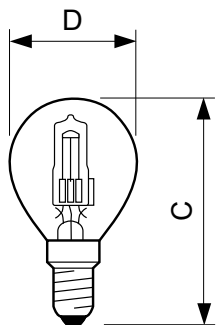

Halogen Classic P45

Dimensional drawing

Product	D (max)	C (max)
Halogen Classic 42W E14 230V P45 1CT/15 SRP	46 mm	80 mm

HalClass 42W E14 230V P45 CL