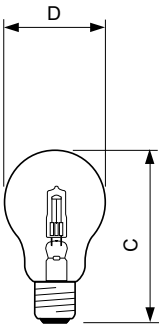

### Product data

General Information	
Cap-Base	E27 [ E27]
Operating Position	UNIVERSAL [ Any or Universal (U)]
Nominal Lifetime (Nom)	2000 h
Switching Cycle	8000X
Light Technical	
Luminous Flux (Nom)	370 lm
Luminous Flux (Rated) (Nom)	370 lm
Correlated Color Temperature (Nom)	2800 K
Luminous Efficacy (Rated) (Nom)	12.4 lm/W
Color Rendering Index (Nom)	100
LLMF at End of Nominal Lifetime (Min)	80 %
Operating and Electrical	
Power (Rated) (Nom)	28.0 W
Lamp Current (Nom)	0.12 A
Wattage Equivalent	35 W
Starting Time (Nom)	0.0 s
Warm Up Time to 60% Light (Nom)	instant full light
Power Factor (Nom)	1

Voltage (Nom)	230 V
Controls and Dimming	
Dimmable	Yes
Mechanical and Housing	
Bulb Finish	Clear
Approval and Application	
Energy Efficiency Label (EEL)	D
Energy Consumption kWh/1000 h	28 kWh
Luminaire Design Requirements	
Cap-Base Temperature (Max)	130 °C
Product Data	
Full product code	872790025277405
Order product name	Halogen Classic 28W E27 230V A55 1CT/15 SRP
EAN/UPC - Product	8727900252774
Order code	925692944250
Numerator - Quantity Per Pack	1

### Dimensional drawing

HalClass 28W E27 230V A55 CL

Product	D (max)	C (max)
Halogen Classic 28W E27 230V A55 1CT/15 SRP	56 mm	97 mm