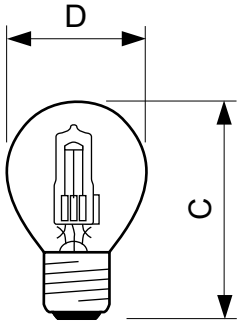

Product data

General Information	
Cap-Base	E27 [E27]
Operating Position	UNIVERSAL [Any or Universal (U)]
Nominal Lifetime (Nom)	2000 h
Switching Cycle	8000X
Light Technical	
Luminous Flux (Nom)	370 lm
Luminous Flux (Rated) (Nom)	370 lm
Correlated Color Temperature (Nom)	2800 K
Luminous Efficacy (Rated) (Nom)	12.4 lm/W
Color Rendering Index (Nom)	100
LLMF at End of Nominal Lifetime (Min)	80 %
Operating and Electrical	
Power (Rated) (Nom)	28.0 W
Lamp Current (Nom)	0.12 A
Wattage Equivalent	35 W
Starting Time (Nom)	0.0 s
Warm Up Time to 60% Light (Nom)	instant full light
Power Factor (Nom)	1
Voltage (Nom)	230 V

Controls and Dimming	
Dimmable	Yes
Mechanical and Housing	
Bulb Finish	Clear
Approval and Application	
Energy Efficiency Label (EEL)	D
Energy Consumption kWh/1000 h	28 kWh
Luminaire Design Requirements	
Cap-Base Temperature (Max)	130 °C
Product Data	
Full product code	872790083140504
Order product name	Halogen Classic 28W E27 230V P45 1CT/15 SRP
EAN/UPC - Product	8727900831405
Order code	925647444229
Numerator - Quantity Per Pack	1
Numerator - Packs per outer box	15
Material Nr. (12NC)	925647444229
Net Weight (Piece)	19.300 g

Halogen Classic P45

Dimensional drawing

Product	D (max)	C (max)
Halogen Classic 28W E27 230V P45 1CT/15 SRP	46 mm	74 mm

HalClass 28W E27 230V P45 CL