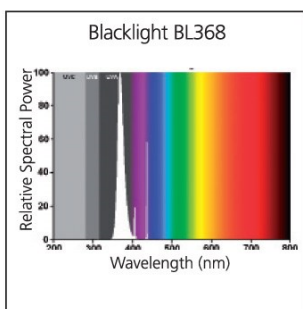

Blacklight BL368 Compact

Lynx-s 9W BL368

0025411

DUN14 (outer)	15410288254118
Units per outer package	100
Packaging outer length (cm)	43.2
Packaging outer width (cm)	26.3
Packaging outer height (cm)	20.8

Safety data

Recommendation for disposal at end of life	Applicable
Special purpose lamp	Yes
Intended purpose	Not for general lighting purposes
Suitable for household illumination	No

PHOTOMETRY