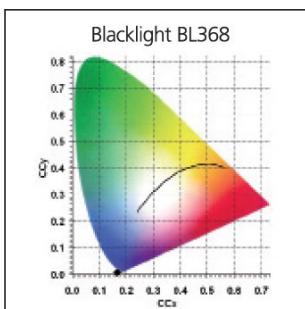

Blacklight BL368 Compact

Lynx-s 9W BL368

0025411

DUN14 (outer)	15410288254118
Units per outer package	100
Packaging outer length (cm)	43.2
Packaging outer width (cm)	26.3
Packaging outer height (cm)	20.8

Safety data

Recommendation for disposal at end of life	Applicable
Special purpose lamp	Yes
Intended purpose	Not for general lighting purposes
Suitable for household illumination	No

PHOTOMETRY