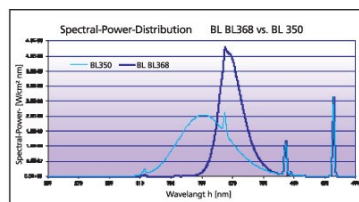

Blacklight BL368 Compact

Lynx-s 9W BL368

0025411

DUN14 (outer)	15410288254118
Units per outer package	100
Packaging outer length (cm)	43.2
Packaging outer width (cm)	26.3
Packaging outer height (cm)	20.8

Safety data

Recommendation for disposal at end of life	Applicable
Special purpose lamp	Yes
Intended purpose	Not for general lighting purposes
Suitable for household illumination	No

PHOTOMETRY