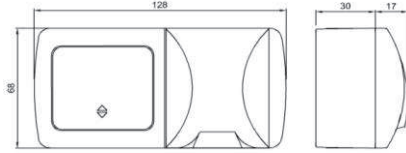

EVA VEAİEN - TOPRAKLI PRİZ KOMBİNE

EVA TWO WAY SWITCH & SOCKET OUTLET EARTHED

TR

- * Anahtar, 10 AX, 250 V~
- * Bir kutuplu, iki yollu.
- * Vida bağlantılı montaj.
- * IP 54
- * Sıva üstü montaja uygun.
- * Priz 16 AX, 250 V~
- * İki kutuplu.
- * Topraklama kontaklı.

EN

- * Switch, Rated voltage: 250 V~
- * Switch, Rated current: 10 AX
- * 1 gang 2 way
- * Installation with screw connection
- * IP 54
- * For Surface-mounted installation.
- * Socket Outlet, Rated voltage: 250 V~
- * Socket Outlet, Rated current: 16 AX
- * With two poles.
- * With Earthed.

ÖLÇÜLER / DIMENSIONS

RENK SEÇENEKLERİ / COLOR OPTIONS

XXX-011500-929	GRI	GREY
XXX ⇨ 554	EVA	

BAĞLANTI ŞEMASI / WIRING DIAGRAM

DEVRE ŞEMASI / CIRCUIT DIAGRAM