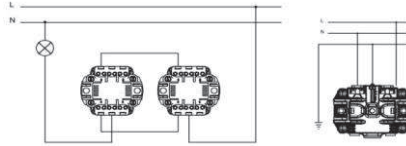

EVA VEAİEN - TOPRAKLI PRİZ KOMBİNE

EVA TWO WAY SWITCH & SOCKET OUTLET EARTHED

TR

- * Anahtar, 10 AX, 250 V~
- * Bir kutuplu, iki yollu.
- * Vida bağlantılı montaj.
- * IP 54
- * Sıva üstü montaja uygun.
- * Priz 16 AX, 250 V~
- * İki kutuplu.
- * Topraklama kontaklı.

EN

- * Switch, Rated voltage: 250 V~
- * Switch, Rated current: 10 AX
- * 1 gang 2 way
- * Installation with screw connection
- * IP 54
- * For Surface-mounted installation.
- * Socket Outlet, Rated voltage: 250 V~
- * Socket Outlet, Rated current: 16 AX
- * With two poles.
- * With Earthed.

ÖLÇÜLER / DIMENSIONS

RENK SEÇENEKLERİ / COLOR OPTIONS

XXX-011500-929	GRI	GREY
XXX ⇨ 554	EVA	

BAĞLANTI ŞEMASI / WIRING DIAGRAM

DEVRE ŞEMASI / CIRCUIT DIAGRAM