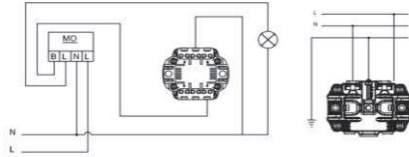

BAĞLANTI ŞEMASI / WIRING DIAGRAM