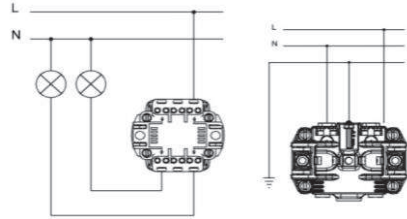

EVA KOMÜTATÖR - TOPRAKLI PRİZ KOMBİNE

EVA DOUBLE ONE WAY SWITCH & SOCKET OUTLET EARTHED

TR

- * Anahtar, 16 AX, 250 V~
- * İki kutuplu.
- * Topraklama kontaklı.
- * Vida bağlantılı montaj.
- * IP 54
- * Sıva üstü montaja uygun.
- * Priz, 16 AX, 250 V~

EN

- * Switch, Rated voltage: 250 V~
- * Switch, Rated current: 16 AX
- * With Earthed.
- * Installation with screw connection
- * IP 54
- * For Surface-mounted installation.
- * Socket Outlet, Rated voltage: 250 V~
- * Socket Outlet, Rated current: 16 AX

ÖLÇÜLER / DIMENSIONS

RENK SEÇENEKLERİ / COLOR OPTIONS

XXX-011500-922	GRİ	GREY
XXX ⇨ 554	EVA	

BAĞLANTI ŞEMASI / WIRING DIAGRAM

DEVRE ŞEMASI / CIRCUIT DIAGRAM