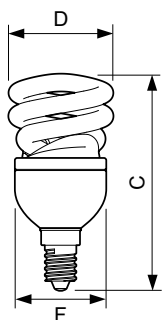

Product data

General Information		Wattage Equivalent	
Cap-Base	E14 [E14]		40 W
Nominal Lifetime (Nom)	6000 h	Starting Time (Nom)	0.3 s
Switching Cycle	6000X	Warm Up Time to 60% Light (Min)	5 s
		Warm Up Time to 60% Light (Max)	40 s
		Power Factor (Nom)	0.6
		Voltage (Nom)	220-240 V
Light Technical		Controls and Dimming	
Color Code	865 [CCT of 6500K]	Dimmable	No
Luminous Flux (Nom)	475 lm		
Luminous Flux (Rated) (Nom)	475 lm	Approval and Application	
Color Designation	Cool Daylight	Energy Efficiency Label (EEL)	A
Lumen Maintenance 2000 h (Nom)	88 %	Mercury (Hg) Content (Max)	2.0 mg
Chromaticity Coordinate X (Nom)	313	Energy Consumption kWh/1000 h	8 kWh
Chromaticity Coordinate Y (Nom)	337	Product Data	
Correlated Color Temperature (Nom)	6500 K	Full product code	871016340613800
Luminous Efficacy (Rated) (Nom)	59 lm/W	Order product name	EconomyTwister 8W CDL E14 220-240V 1PF/6
Color Rendering Index (Nom)	80	EAN/UPC - Product	8710163406138
LLMF At End Of Nominal Lifetime (Nom)	70 %	Order code	929689238401
Operating and Electrical		Numerator - Quantity Per Pack	1
Input Frequency	50 or 60 Hz	Numerator - Packs per outer box	6
Power (Rated) (Nom)	8.0 W		
Lamp Current (Nom)	60 mA		

Economy Twister

Material Nr. (12NC)	929689238401
Net Weight (Piece)	0.048 kg

Warnings and Safety

- Breaking a lamp is extremely unlikely to have any impact on your health. If a lamp breaks, ventilate the room for 30 minutes and remove the parts, preferably with gloves. Put them in a closed plastic bag and take it to your local waste facilities for recycling. Do not use a vacuum cleaner.
- Compact fluorescent lamps have to be treated as special waste, they must be taken to your local waste facilities for recycling. The European Lighting Industry has set up an infrastructure, capable of recycling mercury, other metals, glass etc.

Dimensional drawing

Product	D (max)	C (max)	F (max)
EconomyTwister 8W CDL E14 220-240V 1PF/6	47.5 mm	96.5 mm	40.5 mm

Twister 8W/865 E14 220-240V 50/60Hz