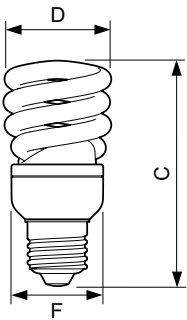

Product data

General Information		Wattage Equivalent	
Cap-Base	E27 [E27]	Wattage Equivalent	60 W
Nominal Lifetime (Nom)	6000 h	Starting Time (Nom)	0.3 s
Switching Cycle	6000X	Warm Up Time to 60% Light (Min)	5 s
		Warm Up Time to 60% Light (Max)	40 s
		Power Factor (Nom)	0.6
		Voltage (Nom)	220-240 V
Light Technical		Controls and Dimming	
Color Code	827 [CCT of 2700K]	Dimmable	No
Luminous Flux (Nom)	741 lm		
Luminous Flux (Rated) (Nom)	741 lm	Approval and Application	
Color Designation	Warm White (WW)	Energy Efficiency Label (EEL)	A
Lumen Maintenance 2000 h (Nom)	88 %	Mercury (Hg) Content (Max)	2.0 mg
Chromaticity Coordinate X (Nom)	463	Energy Consumption kWh/1000 h	12 kWh
Chromaticity Coordinate Y (Nom)	420	Product Data	
Correlated Color Temperature (Nom)	2700 K	Full product code	871829121703900
Luminous Efficacy (Rated) (Nom)	61 lm/W	Order product name	EconomyTwister 12W WW E27 220-240V 1PF/6
Color Rendering Index (Nom)	81	EAN/UPC - Product	8718291217039
LLMF At End Of Nominal Lifetime (Nom)	70 %	Order code	929689218501
Operating and Electrical		Numerator - Quantity Per Pack	1
Input Frequency	50 or 60 Hz	Numerator - Packs per outer box	6
Power (Rated) (Nom)	12.0 W		
Lamp Current (Nom)	90 mA		

Dimensional drawing

Product	D (max)	C (max)	F (max)
EconomyTwister 12W WW E27 220-240V 1PF/6	47.5 mm	94 mm	40.5 mm

Twister 12W/827 E27 220-240V 50/60Hz