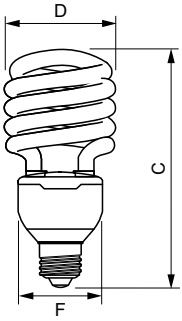

Tornado T3

Warnings and Safety

- Breaking a lamp is extremely unlikely to have any impact on your health. If a lamp breaks, ventilate the room for 30 minutes and remove the parts, preferably with gloves. Put them in a closed plastic bag and take it to your local waste facilities for recycling. Do not use a vacuum cleaner.
- Compact fluorescent lamps have to be treated as special waste, they must be taken to your local waste facilities for recycling. The European Lighting Industry has set up an infrastructure, capable of recycling mercury, other metals, glass etc.

Dimensional drawing