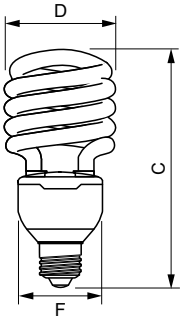

General Information	
Cap-Base	E27 [E27]
Switching Cycle	8000X
Light Technical	
Color Code	827 [CCT of 2700K]
Luminous Flux (Nom)	2255 lm
Luminous Flux (Rated) (Nom)	2255 lm
Color Designation	Warm White (WW)
Lumen Maintenance 2000 h (Nom)	88 %
Chromaticity Coordinate X (Nom)	463
Chromaticity Coordinate Y (Nom)	420
Correlated Color Temperature (Nom)	2700 K
Color Rendering Index (Nom)	80
Operating and Electrical	
Input Frequency	50 or 60 Hz
Power (Rated) (Nom)	32.0 W
Lamp Current (Nom)	140 mA
Wattage Equivalent	150 W
Starting Time (Nom)	0.3 s
Warm Up Time to 60% Light (Min)	5 s
Warm Up Time to 60% Light (Max)	40 s

Power Factor (Nom)	0.95
Voltage (Nom)	220-240 V
Controls and Dimming	
Dimmable	No
Approval and Application	
Energy Efficiency Label (EEL)	A
Mercury (Hg) Content (Max)	2.5 mg
Mercury (Hg) Content (Nom)	2 mg
Energy Consumption kWh/1000 h	32 kWh
Product Data	
Full product code	872790087628400
Order product name	Tornado T3 32W WW E27 220-240V 1PF/6
EAN/UPC - Product	8727900876284
Order code	929689301301
Numerator - Quantity Per Pack	1
Numerator - Packs per outer box	6
Material Nr. (12NC)	929689301301
Net Weight (Piece)	0.105 kg

Dimensional drawing

Product	C (max)	D (max)	F (max)
Tornado T3 32W WW E27 220-240V 1PF/6	152.5 mm	74 mm	61 mm

High Lumen QFS HPF 32W E27 2700K