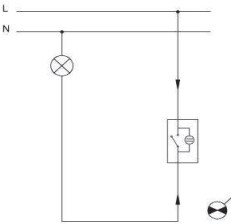

DEVRE ŞEMASI / CIRCUIT DIAGRAM

RENK SEÇENEKLERİ / COLOR OPTIONS

XXX-010200-201	BEYAZ	WHITE
XXX-010300-201	KREM	CREAM
XXX-011000-201	M.GRİ	METALLIC GREY
XXX-011100-201	FÜME	FUME
XXX-011400-201	TİTANYUM	TITANIUM
XXX-011610-201	AÇIK SARI	LIGHT YELLOW
XXX-011710-201	TURUNCU	ORANGE
XXX-011810-201	YEŞİL	GREEN
XXX-011910-201	TURKUAZ	TURQUOISE
XXX-012010-201	LİLA	LILAC
XXX-012110-201	LACİVERT	DARK BLUE
XXX-012210-201	BORDO	CLARET RED
XXX-012300-201	VANİLLA GRANİT	VANILLA
XXX-012400-201	OLİVE GRANİT	OLIVE
XXX-012500-201	FİLDİŞİ	IVORY
XXX-012700-201	AKÇAAĞAÇ	MAPLE
XXX-012800-201	YENİ KİRAZ	NEW CHERRY
XXX-012900-201	MAUN	MAHOGANY
XXX-060200-201	ANTİBACTERIAL	ANTİBACTERIAL

XXX ⇨ 500 ZENA