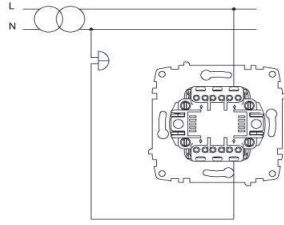

- * Rated current: 10 AX
- * 1 gang 1 way
- * Push Switch
- * Installation with screw connection
- * For flush-mounted installation.

ÖLÇÜLER / DIMENSIONS

BAĞLANTI ŞEMASI / WIRING DIAGRAM

DEVRE ŞEMASI / CIRCUIT DIAGRAM