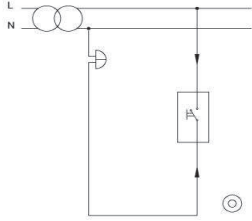

- * Rated current: 10 AX
- * 1 gang 1 way
- * Push Switch
- * Installation with screw connection
- * For flush-mounted installation.

ÖLÇÜLER / DIMENSIONS

BAĞLANTI ŞEMASI / WIRING DIAGRAM

DEVRE ŞEMASI / CIRCUIT DIAGRAM