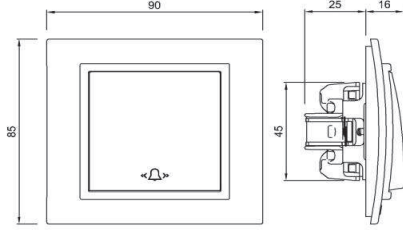

- * Rated current: 10 AX
- * 1 gang 1 way
- * Push Switch
- * Installation with screw connection
- * For flush-mounted installation.

ÖLÇÜLER / DIMENSIONS

BAĞLANTI ŞEMASI / WIRING DIAGRAM

DEVRE ŞEMASI / CIRCUIT DIAGRAM