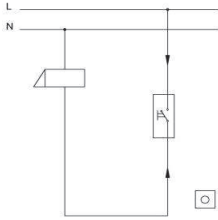

DEVRE ŞEMASI / CIRCUIT DIAGRAM

RENK SEÇENEKLERİ / COLOR OPTIONS

XXX-010200-204	BEYAZ	WHITE
XXX-010300-204	KREM	CREAM
XXX-011000-204	M.GRİ	METALLIC GREY
XXX-011100-204	FÜME	FUME
XXX-011400-204	TİTANYUM	TITANIUM
XXX-011610-204	AÇIK SARI	LIGHT YELLOW
XXX-011710-204	TURUNCU	ORANGE
XXX-011810-204	YEŞİL	GREEN
XXX-011910-204	TURKUAZ	TURQUOISE
XXX-012010-204	LİLA	LILAC
XXX-012110-204	LACİVERT	DARK BLUE
XXX-012210-204	BORDO	CLARET RED
XXX-012300-204	VANİLLA GRANİT	VANILLA
XXX-012400-204	OLİVE GRANİT	OLIVE
XXX-012500-204	FİLDİŞİ	IVORY
XXX-012700-204	AKÇAAĞAÇ	MAPLE
XXX-012800-204	YENİ KIRAZ	NEW CHERRY
XXX-012900-204	MAUN	MAHOGANY
XXX-060200-204	ANTİBACTERIAL	ANTİBACTERIAL

XXX ⇨ 500 ZENA