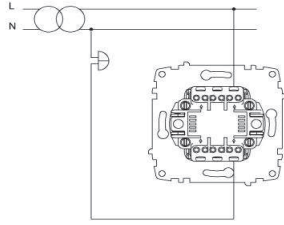

XXX ⇔ 500 ZENA

- \* Rated current: 10 AX
- \* 1 gang 1 way
- \* Push Switch
- \* Installation with screw connection
- \* For flush-mounted installation.

#### ÖLÇÜLER / DIMENSIONS

#### BAĞLANTI ŞEMASI / WIRING DIAGRAM