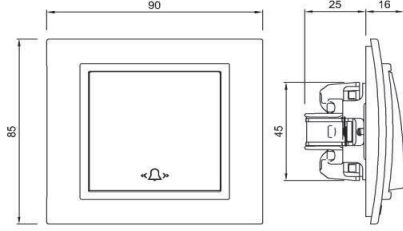

XXX ⇔ 500 ZENA

- \* Rated current: 10 AX
- \* 1 gang 1 way
- \* Push Switch
- \* Installation with screw connection
- \* For flush-mounted installation.

#### ÖLÇÜLER / DIMENSIONS