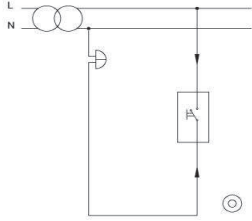

DEVRE ŞEMASI / CIRCUIT DIAGRAM

RENK SEÇENEKLERİ / COLOR OPTIONS

XXX-010200-207	BEYAZ	WHITE
XXX-010300-207	KREM	CREAM
XXX-011000-207	M.GRİ	METALLIC GREY
XXX-011100-207	FÜME	FUME
XXX-011400-207	TİTANYUM	TITANIUM
XXX-011610-207	AÇIK SARI	LIGHT YELLOW
XXX-011710-207	TURUNCU	ORANGE
XXX-011810-207	YEŞİL	GREEN
XXX-011910-207	TURKUAZ	TURQUOISE
XXX-012010-207	LİLA	LILAC
XXX-012110-207	LACİVERT	DARK BLUE
XXX-012210-207	BORDO	CLARET RED
XXX-012300-207	VANILLA GRANİT	VANILLA
XXX-012400-207	OLIVE GRANİT	OLIVE
XXX-012500-207	FİLDİŞİ	IVORY
XXX-012700-207	AKÇAAĞAÇ	MAPLE
XXX-012800-207	YENİ KIRAZ	NEW CHERRY
XXX-012900-207	MAUN	MAHOGANY
XXX-060200-207	ANTIBACTERIAL	ANTIBACTERIAL

XXX ⇔ 500 ZENA