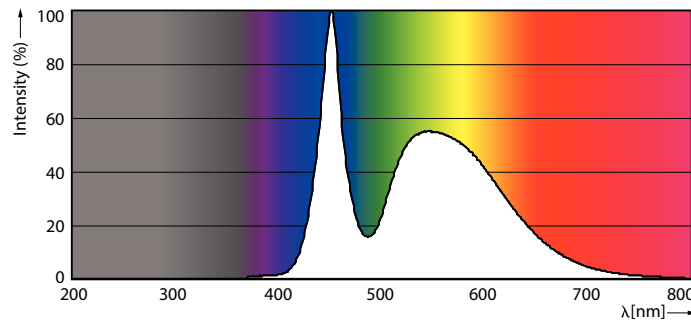

Product data

General Information		Temperature	
Cap-Base	G13 [Medium Bi-Pin Fluorescent]	Lamp Current (Nom)	155 mA
Main Application	Industrial	Starting Time (Nom)	0.5 s
Nominal Lifetime (Nom)	15000 h	Warm Up Time to 60% Light (Nom)	0.5 s
Switching Cycle	50000X	Power Factor (Nom)	0.5
B50L70	15000 h	Voltage (Nom)	220-240 V
Light Technical		Temperature	
Color Code	865 [CCT of 6500K]	T-Ambient (Max)	45 °C
Beam Angle (Nom)	240 °	T-Ambient (Min)	-20 °C
Luminous Flux (Nom)	2000 lm	T-Storage (Max)	65 °C
Luminous Flux (Rated) (Nom)	2000 lm	T-Storage (Min)	-40 °C
Rated Beam Angle	240 °	T-Case Maximum (Nom)	60 °C
Correlated Color Temperature (Nom)	6500 K	Controls and Dimming	
Luminous Efficacy (rated) (Nom)	100.00 lm/W	Dimmable	No
Color Consistency	<6	Mechanical and Housing	
Color Rendering Index (Nom)	80	Bulb Material	Glass
LLMF At End Of Nominal Lifetime (Nom)	70 %	Product Length	1500 mm
Operating and Electrical		Approval and Application	
Input Frequency	50 to 60 Hz	Energy Efficiency Label (EEL)	A+
Power (Rated) (Nom)	20 W		

TLED 5ft 220-240V 20-57W 2000lm 6500K

Product	D1	D2	A1	A2	A3
Ecofit LEDtube 1500mm 20W 865 T8 I	25.7 mm	28 mm	1500 mm	1507.1 mm	1514.2 mm

Photometric data

LEDtube Ecofit 16W G13 840 24D ND

LEDtube Ecofit 20W G13 865 24D ND