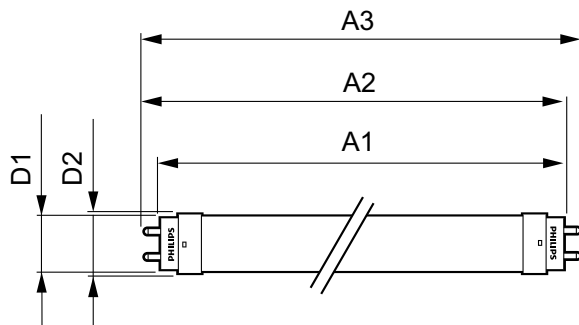

Product data

General Information		Temperature	
Cap-Base	G13 [Medium Bi-Pin Fluorescent]	Lamp Current (Nom)	155 mA
Main Application	Industrial	Starting Time (Nom)	0.5 s
Nominal Lifetime (Nom)	15000 h	Warm Up Time to 60% Light (Nom)	0.5 s
Switching Cycle	50000X	Power Factor (Nom)	0.5
B50L70	15000 h	Voltage (Nom)	220-240 V
Light Technical		Temperature	
Color Code	865 [CCT of 6500K]	T-Ambient (Max)	45 °C
Beam Angle (Nom)	240 °	T-Ambient (Min)	-20 °C
Luminous Flux (Nom)	2000 lm	T-Storage (Max)	65 °C
Luminous Flux (Rated) (Nom)	2000 lm	T-Storage (Min)	-40 °C
Rated Beam Angle	240 °	T-Case Maximum (Nom)	60 °C
Correlated Color Temperature (Nom)	6500 K	Controls and Dimming	
Luminous Efficacy (rated) (Nom)	100.00 lm/W	Dimmable	No
Color Consistency	<6	Mechanical and Housing	
Color Rendering Index (Nom)	80	Bulb Material	Glass
LLMF At End Of Nominal Lifetime (Nom)	70 %	Product Length	1500 mm
Operating and Electrical		Approval and Application	
Input Frequency	50 to 60 Hz	Energy Efficiency Label (EEL)	A+
Power (Rated) (Nom)	20 W		

Ecofit Ledtubes T8

Energy Saving Product	Yes
Approval Marks	RoHS compliance CE marking KEMA Keur certificate
Energy Consumption kWh/1000 h	20 kWh
Product Data	
Full product code	871869969710500
Order product name	Ecofit LEDtube 1500mm 20W 865 T8 I

EAN/UPC - Product	8718699697105
Order code	929001338222
Numerator - Quantity Per Pack	1
Numerator - Packs per outer box	20
Material Nr. (12NC)	929001338222
Net Weight (Piece)	0.310 kg

Dimensional drawing