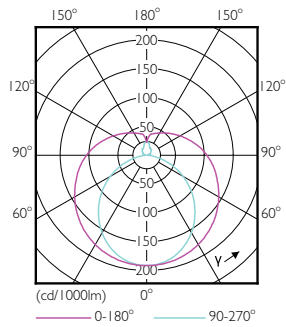

Product data

General Information		Temperature	
Cap-Base	G13 [Medium Bi-Pin Fluorescent]	Lamp Current (Nom)	155 mA
Main Application	Industrial	Starting Time (Nom)	0.5 s
Nominal Lifetime (Nom)	15000 h	Warm Up Time to 60% Light (Nom)	0.5 s
Switching Cycle	50000X	Power Factor (Nom)	0.5
B50L70	15000 h	Voltage (Nom)	220-240 V
Light Technical		Temperature	
Color Code	865 [CCT of 6500K]	T-Ambient (Max)	45 °C
Beam Angle (Nom)	240 °	T-Ambient (Min)	-20 °C
Luminous Flux (Nom)	2000 lm	T-Storage (Max)	65 °C
Luminous Flux (Rated) (Nom)	2000 lm	T-Storage (Min)	-40 °C
Rated Beam Angle	240 °	T-Case Maximum (Nom)	60 °C
Correlated Color Temperature (Nom)	6500 K	Controls and Dimming	
Luminous Efficacy (rated) (Nom)	100.00 lm/W	Dimmable	No
Color Consistency	<6	Mechanical and Housing	
Color Rendering Index (Nom)	80	Bulb Material	Glass
LLMF At End Of Nominal Lifetime (Nom)	70 %	Product Length	1500 mm
Operating and Electrical		Approval and Application	
Input Frequency	50 to 60 Hz	Energy Efficiency Label (EEL)	A+
Power (Rated) (Nom)	20 W		

EAN/UPC - Product	8718699697105
Order code	929001338222
Numerator - Quantity Per Pack	1
Numerator - Packs per outer box	20
Material Nr. (12NC)	929001338222
Net Weight (Piece)	0.310 kg

Dimensional drawing

TLED 5ft 220-240V 20-57W 2000lm 6500K

Product	D1	D2	A1	A2	A3
Ecofit LEDtube 1500mm 20W 865 T8 I	25.7 mm	28 mm	1500 mm	1507.1 mm	1514.2 mm

Photometric data

LEDtube Ecofit 16W G13 840 24D ND

LEDtube Ecofit 20W G13 865 24D ND