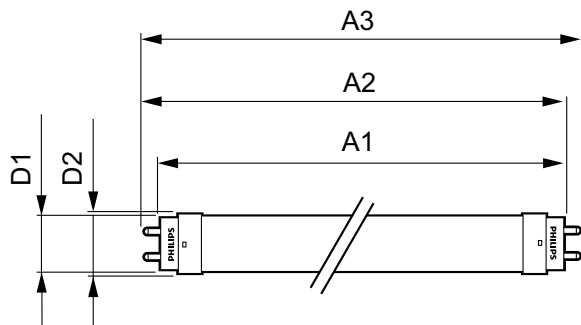

Product data

General Information		Temperature	
Cap-Base	G13 [Medium Bi-Pin Fluorescent]	Lamp Current (Nom)	155 mA
Main Application	Industrial	Starting Time (Nom)	0.5 s
Nominal Lifetime (Nom)	15000 h	Warm Up Time to 60% Light (Nom)	0.5 s
Switching Cycle	50000X	Power Factor (Nom)	0.5
B50L70	15000 h	Voltage (Nom)	220-240 V
Light Technical		Temperature	
Color Code	840 [CCT of 4000K]	T-Ambient (Max)	45 °C
Beam Angle (Nom)	240 °	T-Ambient (Min)	-20 °C
Luminous Flux (Nom)	2000 lm	T-Storage (Max)	65 °C
Luminous Flux (Rated) (Nom)	2000 lm	T-Storage (Min)	-40 °C
Rated Beam Angle	240 °	T-Case Maximum (Nom)	60 °C
Correlated Color Temperature (Nom)	4000 K	Controls and Dimming	
Luminous Efficacy (rated) (Nom)	100.00 lm/W	Dimmable	No
Color Consistency	<6	Mechanical and Housing	
Color Rendering Index (Nom)	80	Bulb Material	Glass
LLMF At End Of Nominal Lifetime (Nom)	70 %	Product Length	1500 mm
Operating and Electrical		Approval and Application	
Input Frequency	50 to 60 Hz	Energy Efficiency Label (EEL)	A+
Power (Rated) (Nom)	20 W		

Ecofit Ledtubes T8

Energy Saving Product	Yes
Approval Marks	RoHS compliance CE marking KEMA Keur certificate
Energy Consumption kWh/1000 h	20 kWh
Product Data	
Full product code	871869969708200
Order product name	Ecofit LEDtube 1500mm 20W 840 T8 I

EAN/UPC - Product	8718699697082
Order code	929001338122
Numerator - Quantity Per Pack	1
Numerator - Packs per outer box	20
Material Nr. (12NC)	929001338122
Net Weight (Piece)	0.310 kg

Dimensional drawing

Product	D1	D2	A1	A2	A3
Ecofit LEDtube 1500mm 20W 840 T8 I	25.7 mm	28 mm	1500 mm	1507.1 mm	1514.2 mm

TLED 5ft 220-240V 20-57W 2000lm 4000K

Photometric data

LEDtube Ecofit 16W G13 840 24D ND

LEDtube Ecofit 16W G13 840 24D ND