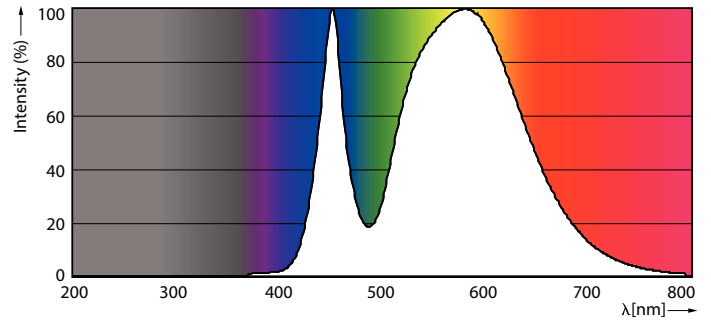

Photometric data

LEDtube Ecofit 16W G13 840 24D ND

LEDtube Ecofit 20W G13 840 24D ND