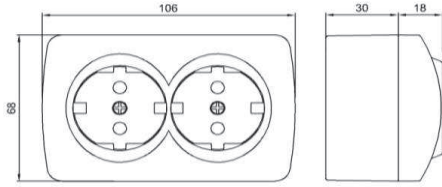

## TR

- \* 16 A, 250 V~
- \* iki kutuplu.
- \* Topraklama kontaklı.
- \* Vida bağlantılı montaj.
- \* IP 20
- \* Sıva üstü montaja uygun.

## EN

- \* Rated voltage: 250 V~
- \* Rated current: 16 AX
- \* With two poles
- \* With Earthed.
- \* IP 20
- \* Installation with screw connection
- \* For Surface-mounted installation.

## ÖLÇÜLER / DIMENSIONS