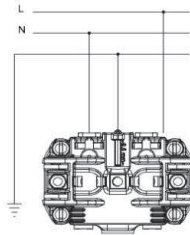

BAĞLANTI ŞEMASI / WIRING DIAGRAM