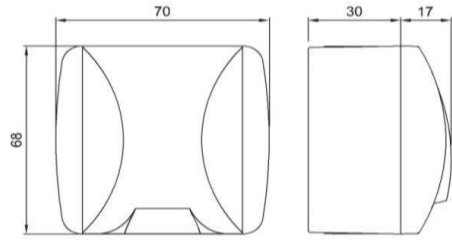

ALSU ŞEFFAF KAPAKLI TOPRAKLI PRİZ

ALSU SOCKET OUTLET EARTHED - WITH PROTECTION COVER

TR

- * 16 A, 250 V~
- * iki kutuplu.
- * Topraklama kontaklı.
- * IP 20
- * Vida bağlantılı montaj.
- * Sıva üstü montaja uygun.

EN

- * Rated voltage: 250 V~
- * Rated current: 16 AX
- * With two poles
- * With Earthed.
- * IP 20
- * Installation with screw connection
- * For Surface-mounted installation.

ÖLÇÜLER / DIMENSIONS

RENK SEÇENEKLERİ / COLOR OPTIONS