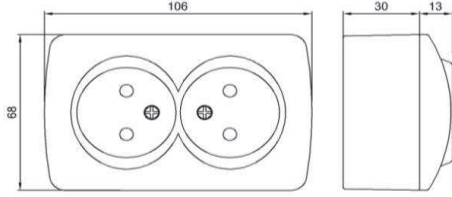

## ALSU 07 2'Lİ SIVA ÜSTÜ NORMAL PRİZ

ALSU DOUBLE SOCKET OUTLET WITHOUT EARTHED

### TR

- \* 16 A, 250 V~
- \* iki kutuplu.
- \* IP 20
- \* Sıva üstü montaja uygun.
- \* Vida bağlantılı montaj

### EN

- \* Rated voltage: 250 V~
- \* Rated current: 16 AX
- \* With two poles
- \* IP 20
- \* Installation with screw connection
- \* For Surface-mounted installation.

### ÖLÇÜLER / DIMENSIONS