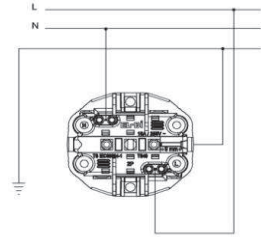

BAĞLANTI ŞEMASI / WIRING DIAGRAM