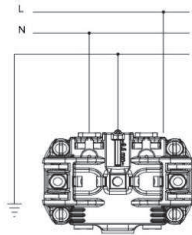

BAĞLANTI ŞEMASI / WIRING DIAGRAM