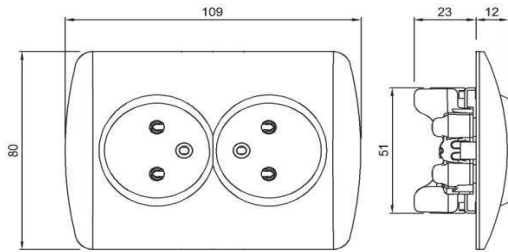

### ZİRVE DOUBLE SOCKET OUTLET - WITHOUT

- \* 16 A, 250 V ~
- \* İki kutuplu.
- \* Vida bağlantılı montaj.
- \* Siva altı montaja uygun.

#### EN

- \* Rated voltage: 250 V~
- \* Rated current: 16 AX
- \* Installation with screw connection
- \* For flush-mounted installation.

### ÖLÇÜLER / DIMENSIONS