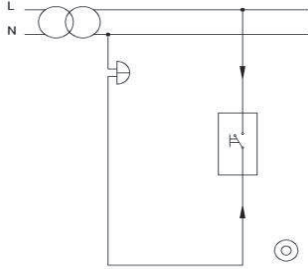

DEVRE ŞEMASI / CIRCUIT DIAGRAM

ZİRVE İSİMLİ ZİL

ZİRVE LABELLED CONTROL SWITCH-BELL