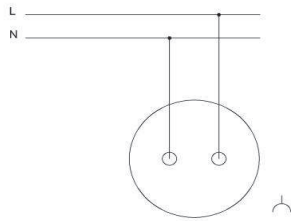

ZENA PRİZ

ZENA SOCKET OUTLET WITHOUT EARTHED

TR

- * 16 A, 250 V~
- * İki kutuplu.
- * Vida bağlantılı montaj.
- * Sıva altı montaja uygun.

EN

- * Rated voltage: 250 V~
- * Rated current: 16 AX
- * Without Earthed.
- * Installation with screw connection
- * For flush-mounted installation.

ÖLÇÜLER / DIMENSIONS

BAĞLANTI ŞEMASI / WIRING DIAGRAM

DEVRE ŞEMASI / CIRCUIT DIAGRAM

RENK SEÇENEKLERİ / COLOR OPTIONS

| | | |
|----------------|----------------|---------------|
| XXX-010200-215 | BEYAZ | WHITE |
| XXX-010300-215 | KREM | CREAM |
| XXX-011000-215 | M.GRİ | METALLIC GREY |
| XXX-011100-215 | FÜME | FUME |
| XXX-011400-215 | TİTANYUM | TITANIUM |
| XXX-011610-215 | AÇIK SARI | LIGHT YELLOW |
| XXX-011710-215 | TURUNCU | ORANGE |
| XXX-011810-215 | YEŞİL | GREEN |
| XXX-011910-215 | TURKUAZ | TURQUOISE |
| XXX-012010-215 | LİLA | LILAC |
| XXX-012110-215 | LACİVERT | DARK BLUE |
| XXX-012210-215 | BORDO | CLARET RED |
| XXX-012300-215 | VANİLLA GRANİT | VANILLA |
| XXX-012400-215 | OLİVE GRANİT | OLIVE |
| XXX-012500-215 | FİLDİŞİ | IVORY |
| XXX-012700-215 | AKÇAAĞAÇ | MAPLE |
| XXX-012800-215 | YENİ KIRAZ | NEW CHERRY |
| XXX-012900-215 | MAUN | MAHOGANY |
| XXX-060200-215 | ANTİBACTERIAL | ANTİBACTERIAL |