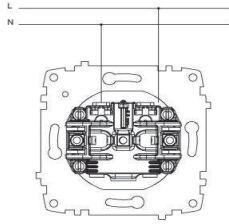

ZENA PRİZ

ZENA SOCKET OUTLET WITHOUT EARTHED

TR

- * 16 A, 250 V~
- * İki kutuplu.
- * Vida bağlantılı montaj.
- * Sıva altı montaja uygun.

EN

- * Rated voltage: 250 V~
- * Rated current: 16 AX
- * Without Earthed.
- * Installation with screw connection
- * For flush-mounted installation.

ÖLÇÜLER / DIMENSIONS

BAĞLANTI ŞEMASI / WIRING DIAGRAM

DEVRE ŞEMASI / CIRCUIT DIAGRAM

RENK SEÇENEKLERİ / COLOR OPTIONS

| | | |
|----------------|----------------|---------------|
| XXX-010200-215 | BEYAZ | WHITE |
| XXX-010300-215 | KREM | CREAM |
| XXX-011000-215 | M.GRİ | METALLIC GREY |
| XXX-011100-215 | FÜME | FUME |
| XXX-011400-215 | TİTANYUM | TITANIUM |
| XXX-011610-215 | AÇIK SARI | LIGHT YELLOW |
| XXX-011710-215 | TURUNCU | ORANGE |
| XXX-011810-215 | YEŞİL | GREEN |
| XXX-011910-215 | TURKUAZ | TURQUOISE |
| XXX-012010-215 | LİLA | LILAC |
| XXX-012110-215 | LACİVERT | DARK BLUE |
| XXX-012210-215 | BORDO | CLARET RED |
| XXX-012300-215 | VANİLLA GRANİT | VANILLA |
| XXX-012400-215 | OLİVE GRANİT | OLIVE |
| XXX-012500-215 | FİLDİŞİ | IVORY |
| XXX-012700-215 | AKÇAAĞAÇ | MAPLE |
| XXX-012800-215 | YENİ KIRAZ | NEW CHERRY |
| XXX-012900-215 | MAUN | MAHOGANY |
| XXX-060200-215 | ANTİBACTERIAL | ANTİBACTERIAL |