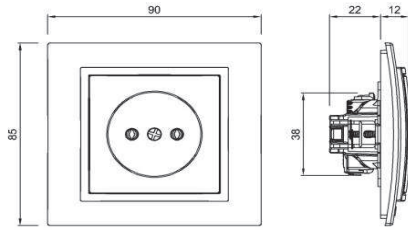

ZENA PRİZ

ZENA SOCKET OUTLET WITHOUT EARTHED

TR

- * 16 A, 250 V~
- * İki kutuplu.
- * Vida bağlantılı montaj.
- * Sıva altı montaja uygun.

EN

- * Rated voltage: 250 V~
- * Rated current: 16 AX
- * Without Earthed.
- * Installation with screw connection
- * For flush-mounted installation.

ÖLÇÜLER / DIMENSIONS

BAĞLANTI ŞEMASI / WIRING DIAGRAM

DEVRE ŞEMASI / CIRCUIT DIAGRAM

RENK SEÇENEKLERİ / COLOR OPTIONS

| | | |
|----------------|----------------|---------------|
| XXX-010200-215 | BEYAZ | WHITE |
| XXX-010300-215 | KREM | CREAM |
| XXX-011000-215 | M.GRİ | METALLIC GREY |
| XXX-011100-215 | FÜME | FUME |
| XXX-011400-215 | TİTANYUM | TITANIUM |
| XXX-011610-215 | AÇIK SARI | LIGHT YELLOW |
| XXX-011710-215 | TURUNCU | ORANGE |
| XXX-011810-215 | YEŞİL | GREEN |
| XXX-011910-215 | TURKUAZ | TURQUOISE |
| XXX-012010-215 | LİLA | LILAC |
| XXX-012110-215 | LACİVERT | DARK BLUE |
| XXX-012210-215 | BORDO | CLARET RED |
| XXX-012300-215 | VANİLLA GRANİT | VANILLA |
| XXX-012400-215 | OLİVE GRANİT | OLIVE |
| XXX-012500-215 | FİLDİŞİ | IVORY |
| XXX-012700-215 | AKÇAAĞAÇ | MAPLE |
| XXX-012800-215 | YENİ KIRAZ | NEW CHERRY |
| XXX-012900-215 | MAUN | MAHOGANY |
| XXX-060200-215 | ANTİBACTERIAL | ANTİBACTERIAL |