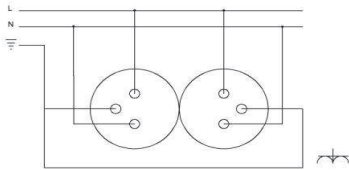

ZENA 2'Lİ SIVA ALTI TOPRAKLI PRİZ ZENA DOUBLE SOCKET OUTLET - EARTHED

TR

- * 16 A, 250 V~
- * İki kutuplu.
- * Topraklama kontaklı.
- * Vida bağlantılı montaj.
- * Sıva altı montaja uygun.

EN

- * Rated voltage: 250 V~
- * Rated current: 16 AX
- * With Earthed.
- * Installation with screw connection
- * For flush-mounted installation.

ÖLÇÜLER / DIMENSIONS

BAĞLANTI ŞEMASI / WIRING DIAGRAM

DEVRE ŞEMASI / CIRCUIT DIAGRAM

RENK SEÇENEKLERİ / COLOR OPTIONS

| | | |
|----------------|----------------|---------------|
| XXX-010200-907 | BEYAZ | WHITE |
| XXX-010300-907 | KREM | CREAM |
| XXX-011000-907 | M.GRİ | METALLIC GREY |
| XXX-011100-907 | FÜME | FUME |
| XXX-011400-907 | TİTANYUM | TITANIUM |
| XXX-012300-907 | VANILLA GRANİT | VANILLA |
| XXX-012400-907 | OLIVE GRANİT | OLIVE |
| XXX-012500-907 | FİLDİŞİ | IVORY |
| XXX-012700-907 | AKÇAAĞAÇ | MAPLE |
| XXX-012800-907 | YENİ KIRAZ | NEW CHERRY |
| XXX-012900-907 | MAUN | MAHOGANY |
| XXX-060200-907 | ANTIBACTERIAL | ANTIBACTERIAL |