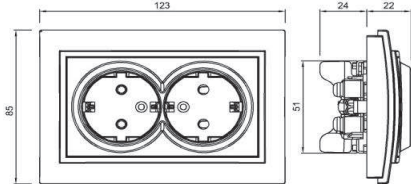

ZENA 2'Lİ SIVA ALTI TOPRAKLI PRİZ ZENA DOUBLE SOCKET OUTLET - EARTHED

TR

- * 16 A, 250 V~
- * İki kutuplu.
- * Topraklama kontaklı.
- * Vida bağlantılı montaj.
- * Sıva altı montaja uygun.

EN

- * Rated voltage: 250 V~
- * Rated current: 16 AX
- * With Earthed.
- * Installation with screw connection
- * For flush-mounted installation.

ÖLÇÜLER / DIMENSIONS

BAĞLANTI ŞEMASI / WIRING DIAGRAM

DEVRE ŞEMASI / CIRCUIT DIAGRAM

RENK SEÇENEKLERİ / COLOR OPTIONS

| | | |
|----------------|----------------|---------------|
| XXX-010200-907 | BEYAZ | WHITE |
| XXX-010300-907 | KREM | CREAM |
| XXX-011000-907 | M.GRİ | METALLIC GREY |
| XXX-011100-907 | FÜME | FUME |
| XXX-011400-907 | TİTANYUM | TITANIUM |
| XXX-012300-907 | VANILLA GRANİT | VANILLA |
| XXX-012400-907 | OLIVE GRANİT | OLIVE |
| XXX-012500-907 | FİLDİŞİ | IVORY |
| XXX-012700-907 | AKÇAAĞAÇ | MAPLE |
| XXX-012800-907 | YENİ KIRAZ | NEW CHERRY |
| XXX-012900-907 | MAUN | MAHOGANY |
| XXX-060200-907 | ANTIBACTERIAL | ANTIBACTERIAL |