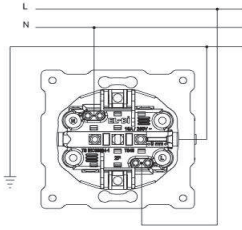

ZENA 2'Lİ SIVA ALTI TOPRAKLI PRİZ ZENA DOUBLE SOCKET OUTLET - EARTHED

TR

- * 16 A, 250 V~
- * İki kutuplu.
- * Topraklama kontaklı.
- * Vida bağlantılı montaj.
- * Sıva altı montaja uygun.

EN

- * Rated voltage: 250 V~
- * Rated current: 16 AX
- * With Earthed.
- * Installation with screw connection
- * For flush-mounted installation.

ÖLÇÜLER / DIMENSIONS

BAĞLANTI ŞEMASI / WIRING DIAGRAM

DEVRE ŞEMASI / CIRCUIT DIAGRAM

RENK SEÇENEKLERİ / COLOR OPTIONS

| | | |
|----------------|----------------|---------------|
| XXX-010200-907 | BEYAZ | WHITE |
| XXX-010300-907 | KREM | CREAM |
| XXX-011000-907 | M.GRİ | METALLIC GREY |
| XXX-011100-907 | FÜME | FUME |
| XXX-011400-907 | TİTANYUM | TITANIUM |
| XXX-012300-907 | VANILLA GRANİT | VANILLA |
| XXX-012400-907 | OLIVE GRANİT | OLIVE |
| XXX-012500-907 | FİLDİŞİ | IVORY |
| XXX-012700-907 | AKÇAAĞAÇ | MAPLE |
| XXX-012800-907 | YENİ KIRAZ | NEW CHERRY |
| XXX-012900-907 | MAUN | MAHOGANY |
| XXX-060200-907 | ANTIBACTERIAL | ANTIBACTERIAL |