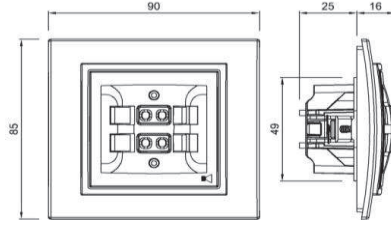

#### EN

\* Installation with screw connection.

\* Loudspeaker Installation with clamp terminals.

\* For flush-mounted installation.

#### ÖLÇÜLER / DIMENSIONS