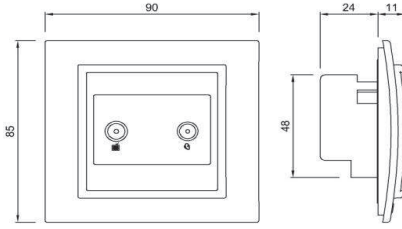

EN

- * Rated Frequency: 5-2400MHZ
- * Coupling Level: 7db-10db-12db-15db-20db
- * Installation with screw connection
- * For flush-mounted installation.

ÖLÇÜLER / DIMENSIONS

BAĞLANTI ŞEMASI / WIRING DIAGRAM