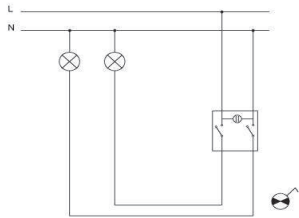

EN

- * Rated voltage: 250 V~
- * Rated current: 16 AX
- * 2 gang 2 way
- * Illuminated.
- * LED Rated Current: 0,6-1mA.
- * Installation with screw connection
- * For flush-mounted installation.

ÖLÇÜLER / DIMENSIONS

BAĞLANTI ŞEMASI / WIRING DIAGRAM

DEVRE ŞEMASI / CIRCUIT DIAGRAM

XXX ⇨ 500 ZENA

ZENA 2'Lİ MÜZİK YAYIN PRİZİ

ZENA MUSIC HI-FI SOCKET OUTLET -2 GANG

TR

- * Vida bağlantılı montaj .