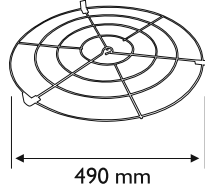

Industrial Luminaries