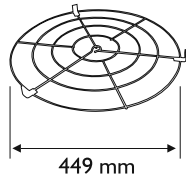

Industrial Luminaries