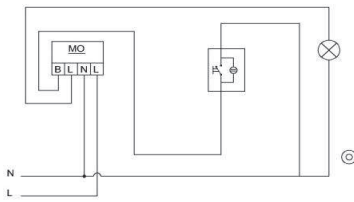

DEVRE ŞEMASI / CIRCUIT DIAGRAM

ZENA ZİL

ZENA CONTROL SWITCH-BELL