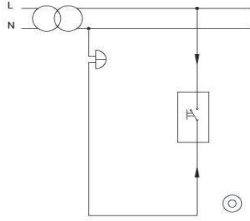

DEVRE ŞEMASI / CIRCUIT DIAGRAM

RENK SEÇENEKLERİ / COLOR OPTIONS

XXX-010200-207	BEYAZ	WHITE
XXX-010300-207	KREM	CREAM
XXX-011000-207	M.GRİ	METALLIC GREY
XXX-011100-207	FÜME	FUME
XXX-011400-207	TİTANYUM	TITANIUM
XXX-011610-207	AÇIK SARI	LIGHT YELLOW
XXX-011710-207	TURUNCU	ORANGE
XXX-011810-207	YEŞİL	GREEN
XXX-011910-207	TURKUAZ	TURQUOISE
XXX-012010-207	LİLA	LILAC
XXX-012110-207	LACİVERT	DARK BLUE
XXX-012210-207	BORDO	CLARET RED
XXX-012300-207	VANILLA GRANİT	VANILLA
XXX-012400-207	OLIVE GRANİT	OLIVE
XXX-012500-207	FİLDİŞİ	IVORY
XXX-012700-207	AKÇAAĞAÇ	MAPLE
XXX-012800-207	YENİ KIRAZ	NEW CHERRY
XXX-012900-207	MAUN	MAHOGANY
XXX-060200-207	ANTIBACTERIAL	ANTIBACTERIAL

XXX ⇔ 500 ZENA