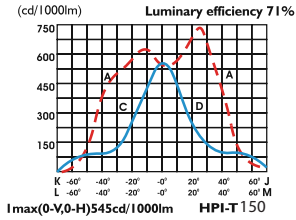

**Metal Floodlights**

150 W

**SL 70 W - 150 W Symmetric Floodlight**

Group Code	Product Code	Carton Dimension (mm)	Pck. Weight (kg)	Packing (Pcs)	Type	Price (USD)
8.1	SL150EB	520x510x280	13,00	5	70W - 150W Floodlight / Empty Black	14,35
8.1	SL070FB	520x510x280	20,00	5	70W Metal / Sodium Floodlight / Black	24,00
8.1	SL150FB	520x510x280	22,00	5	150 W Metal / Sodium Floodlight / Black	24,85

400 W

**MP 400 W Symmetric Floodlight**

Group Code	Product Code	Carton Dimension (mm)	Pck. Weight (kg)	Packing (Pcs)	Type	Price (USD)
8.1	MP400EB	450x310x435	8,00	2	400 W Floodlight / Symmetric Empty Black	19,80
8.1	MP400MB	450x310x435	14,00	2	400 W Metal Floodlight / Symmetric Black	32,90
8.1	MP400SB	450x310x435	14,50	2	400 W Sodium Floodlight / Symmetric Black	44,30
8.1	MP250FB	450x310x435	14,00	2	250 W Metal / Sodium Floodlight / Symmetric Black	31,90

400 W

**AS 400 W Asymmetric Floodlight**

Group Code	Product Code	Carton Dimension (mm)	Pck. Weight (kg)	Packing (Pcs)	Type	Price (USD)
8.1	AS400EB	525x180x430	6,50	1	400 W Floodlight / Asymmetric Empty Black	38,00
8.1	AS400MB	525x180x430	9,50	1	400 W Metal Floodlight / Asymmetric Black	51,10
8.1	AS400SB	525x180x430	9,75	1	400 W Sodium Floodlight / Asymmetric Black	62,50
8.1	AS250FB	525x180x430	9,50	1	250 W Metal / Sodium Floodlight / Asymmetric Black	50,10