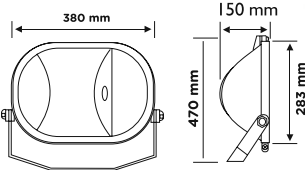

**Metal Floodlights**

150 W

**SL 70 W - 150 W Symmetric Floodlight**

Group Code	Product Code	Carton Dimension (mm)	Pck. Weight (kg)	Packing (Pcs)	Type	Price (USD)
8.1	SL150EB	520x510x280	13,00	5	70W - 150W Floodlight / Empty Black	14,35
8.1	SL070FB	520x510x280	20,00	5	70W Metal / Sodium Floodlight / Black	24,00
8.1	SL150FB	520x510x280	22,00	5	150 W Metal / Sodium Floodlight / Black	24,85

400 W

**MP 400 W Symmetric Floodlight**

Group Code	Product Code	Carton Dimension (mm)	Pck. Weight (kg)	Packing (Pcs)	Type	Price (USD)
8.1	MP400EB	450x310x435	8,00	2	400 W Floodlight / Symmetric Empty Black	19,80
8.1	MP400MB	450x310x435	14,00	2	400 W Metal Floodlight / Symmetric Black	32,90
8.1	MP400SB	450x310x435	14,50	2	400 W Sodium Floodlight / Symmetric Black	44,30
8.1	MP250FB	450x310x435	14,00	2	250 W Metal / Sodium Floodlight / Symmetric Black	31,90

400 W

**AS 400 W Asymmetric Floodlight**

Group Code	Product Code	Carton Dimension (mm)	Pck. Weight (kg)	Packing (Pcs)	Type	Price (USD)
8.1	AS400EB	525x180x430	6,50	1	400 W Floodlight / Asymmetric Empty Black	38,00
8.1	AS400MB	525x180x430	9,50	1	400 W Metal Floodlight / Asymmetric Black	51,10
8.1	AS400SB	525x180x430	9,75	1	400 W Sodium Floodlight / Asymmetric Black	62,50
8.1	AS250FB	525x180x430	9,50	1	250 W Metal / Sodium Floodlight / Asymmetric Black	50,10