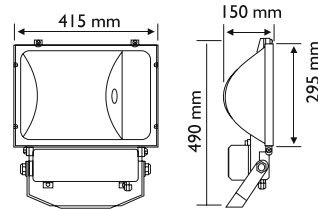

**Metal Floodlights**

150 W

**SL 70 W - 150 W Symmetric Floodlight**

Group Code	Product Code	Carton Dimension (mm)	Pck. Weight (kg)	Packing (Pcs)	Type	Price (USD)
8.1	SL150EB	520x510x280	13,00	5	70W - 150W Floodlight / Empty Black	14,35
8.1	SL070FB	520x510x280	20,00	5	70W Metal / Sodium Floodlight / Black	24,00
8.1	SL150FB	520x510x280	22,00	5	150 W Metal / Sodium Floodlight / Black	24,85

400 W

**MP 400 W Symmetric Floodlight**

Group Code	Product Code	Carton Dimension (mm)	Pck. Weight (kg)	Packing (Pcs)	Type	Price (USD)
8.1	MP400EB	450x310x435	8,00	2	400 W Floodlight / Symmetric Empty Black	19,80
8.1	MP400MB	450x310x435	14,00	2	400 W Metal Floodlight / Symmetric Black	32,90
8.1	MP400SB	450x310x435	14,50	2	400 W Sodium Floodlight / Symmetric Black	44,30
8.1	MP250FB	450x310x435	14,00	2	250 W Metal / Sodium Floodlight / Symmetric Black	31,90

400 W

**AS 400 W Asymmetric Floodlight**

Group Code	Product Code	Carton Dimension (mm)	Pck. Weight (kg)	Packing (Pcs)	Type	Price (USD)
8.1	AS400EB	525x180x430	6,50	1	400 W Floodlight / Asymmetric Empty Black	38,00
8.1	AS400MB	525x180x430	9,50	1	400 W Metal Floodlight / Asymmetric Black	51,10
8.1	AS400SB	525x180x430	9,75	1	400 W Sodium Floodlight / Asymmetric Black	62,50
8.1	AS250FB	525x180x430	9,50	1	250 W Metal / Sodium Floodlight / Asymmetric Black	50,10