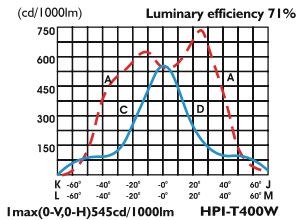

**Metal Floodlights**

150 W

**SL 70 W - 150 W Symmetric Floodlight**

Group Code	Product Code	Carton Dimension (mm)	Pck. Weight (kg)	Packing (Pcs)	Type	Price (USD)
8.1	SL150EB	520x510x280	13,00	5	70W - 150W Floodlight / Empty Black	14,35
8.1	SL070FB	520x510x280	20,00	5	70W Metal / Sodium Floodlight / Black	24,00
8.1	SL150FB	520x510x280	22,00	5	150 W Metal / Sodium Floodlight / Black	24,85

400 W

**MP 400 W Symmetric Floodlight**

Group Code	Product Code	Carton Dimension (mm)	Pck. Weight (kg)	Packing (Pcs)	Type	Price (USD)
8.1	MP400EB	450x310x435	8,00	2	400 W Floodlight / Symmetric Empty Black	19,80
8.1	MP400MB	450x310x435	14,00	2	400 W Metal Floodlight / Symmetric Black	32,90
8.1	MP400SB	450x310x435	14,50	2	400 W Sodium Floodlight / Symmetric Black	44,30
8.1	MP250FB	450x310x435	14,00	2	250 W Metal / Sodium Floodlight / Symmetric Black	31,90

400 W

**AS 400 W Asymmetric Floodlight**

Group Code	Product Code	Carton Dimension (mm)	Pck. Weight (kg)	Packing (Pcs)	Type	Price (USD)
8.1	AS400EB	525x180x430	6,50	1	400 W Floodlight / Asymmetric Empty Black	38,00
8.1	AS400MB	525x180x430	9,50	1	400 W Metal Floodlight / Asymmetric Black	51,10
8.1	AS400SB	525x180x430	9,75	1	400 W Sodium Floodlight / Asymmetric Black	62,50
8.1	AS250FB	525x180x430	9,50	1	250 W Metal / Sodium Floodlight / Asymmetric Black	50,10