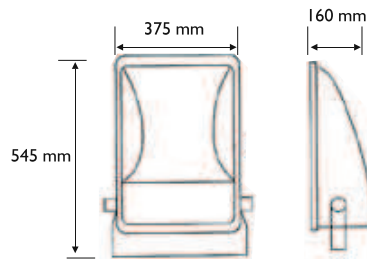

**Metal Floodlights**

150 W

**SL 70 W - 150 W Symmetric Floodlight**

Group Code	Product Code	Carton Dimension (mm)	Pck. Weight (kg)	Packing (Pcs)	Type	Price (USD)
8.1	SL150EB	520x510x280	13,00	5	70W - 150W Floodlight / Empty Black	14,35
8.1	SL070FB	520x510x280	20,00	5	70W Metal / Sodium Floodlight / Black	24,00
8.1	SL150FB	520x510x280	22,00	5	150 W Metal / Sodium Floodlight / Black	24,85

400 W

**MP 400 W Symmetric Floodlight**

Group Code	Product Code	Carton Dimension (mm)	Pck. Weight (kg)	Packing (Pcs)	Type	Price (USD)
8.1	MP400EB	450x310x435	8,00	2	400 W Floodlight / Symmetric Empty Black	19,80
8.1	MP400MB	450x310x435	14,00	2	400 W Metal Floodlight / Symmetric Black	32,90
8.1	MP400SB	450x310x435	14,50	2	400 W Sodium Floodlight / Symmetric Black	44,30
8.1	MP250FB	450x310x435	14,00	2	250 W Metal / Sodium Floodlight / Symmetric Black	31,90

400 W

**AS 400 W Asymmetric Floodlight**

Group Code	Product Code	Carton Dimension (mm)	Pck. Weight (kg)	Packing (Pcs)	Type	Price (USD)
8.1	AS400EB	525x180x430	6,50	1	400 W Floodlight / Asymmetric Empty Black	38,00
8.1	AS400MB	525x180x430	9,50	1	400 W Metal Floodlight / Asymmetric Black	51,10
8.1	AS400SB	525x180x430	9,75	1	400 W Sodium Floodlight / Asymmetric Black	62,50
8.1	AS250FB	525x180x430	9,50	1	250 W Metal / Sodium Floodlight / Asymmetric Black	50,10