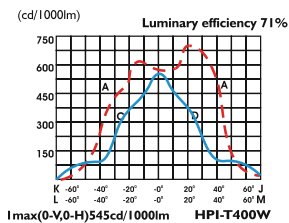

**Metal Floodlights**

150 W

**SL 70 W - 150 W Symmetric Floodlight**

Group Code	Product Code	Carton Dimension (mm)	Pck. Weight (kg)	Packing (Pcs)	Type	Price (USD)
8.1	SL150EB	520x510x280	13,00	5	70W - 150W Floodlight / Empty Black	14,35
8.1	SL070FB	520x510x280	20,00	5	70W Metal / Sodium Floodlight / Black	24,00
8.1	SL150FB	520x510x280	22,00	5	150 W Metal / Sodium Floodlight / Black	24,85

400 W

**MP 400 W Symmetric Floodlight**

Group Code	Product Code	Carton Dimension (mm)	Pck. Weight (kg)	Packing (Pcs)	Type	Price (USD)
8.1	MP400EB	450x310x435	8,00	2	400 W Floodlight / Symmetric Empty Black	19,80
8.1	MP400MB	450x310x435	14,00	2	400 W Metal Floodlight / Symmetric Black	32,90
8.1	MP400SB	450x310x435	14,50	2	400 W Sodium Floodlight / Symmetric Black	44,30
8.1	MP250FB	450x310x435	14,00	2	250 W Metal / Sodium Floodlight / Symmetric Black	31,90

400 W

**AS 400 W Asymmetric Floodlight**

Group Code	Product Code	Carton Dimension (mm)	Pck. Weight (kg)	Packing (Pcs)	Type	Price (USD)
8.1	AS400EB	525x180x430	6,50	1	400 W Floodlight / Asymmetric Empty Black	38,00
8.1	AS400MB	525x180x430	9,50	1	400 W Metal Floodlight / Asymmetric Black	51,10
8.1	AS400SB	525x180x430	9,75	1	400 W Sodium Floodlight / Asymmetric Black	62,50
8.1	AS250FB	525x180x430	9,50	1	250 W Metal / Sodium Floodlight / Asymmetric Black	50,10