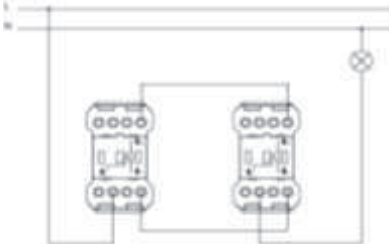

BAĞLANTI ŞEMASI / WIRING DIAGRAM