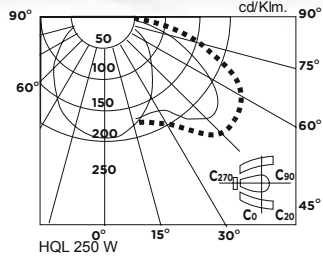

### S3 250 W Classic Model Polyester Luminaries

Group Code	Product Code	Carton Dim. (mm)	Glass Dim. (mm)	(kg)	Glass W. (kg)	Packing (pcs)	Glass (pcs)	Type	Price (USD)
1.3	414.250	710x370x160	380x445x340	7.50	7.50	1	10	250 W H. P. Mercury Luminary A. Glass	24,58
1.3	414.251	710x370x160	380x445x340	8.10	7.50	1	10	250 W Sodium / Metal Luminary A. Glass	28,77
1.3	414.150	710x370x160	380x445x340	7.20	7.50	1	10	150 W Sod. - Met. Luminary A. Glass	27,42
1.3	414.252	710x370x160	380x445x340	5.30	7.50	1	10	250 W Lum. with E40 Lampholder A. Glass	17,74

### S3 400 W Classic Model Polyester Luminaries

Group Code	Product Code	Carton Dim. (mm)	Glass Dim. (mm)	Cart.Wgt. (kg)	Glass W. (kg)	Packing (pcs)	Glass (pcs)	Type	Price (USD)
1.4	414.400	800x370x160	460x440x330	8,50	9.0	1	10	400 W H P Mercury Lum. Acrylic Glass	39,97
1.4	414.401	800x370x160	460x440x330	9,00	9.0	1	10	400 W Metal Lum. Acrylic Glass	33,94
1.4	414.402	800x370x160	460x440x330	9,50	9.0	1	10	400 W Sodium Lum. Acrylic Glass	44,97
1.4	414.403	800x370x160	460x440x330	6,00	9.0	1	10	400 W Lum. with E40 Lampholder A. Glass	21,94