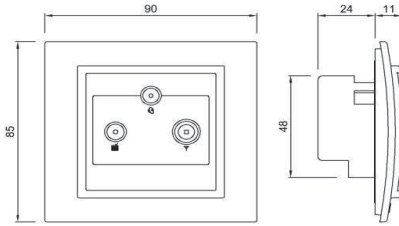

EN

- * Rated Frequency: 5-2400MHZ
- * Coupling Level: 7db-10db-12db-15db-20db
- * Installation with screw connection
- * For flush-mounted installation.

ÖLÇÜLER / DIMENSIONS

BAĞLANTI ŞEMASI / WIRING DIAGRAM