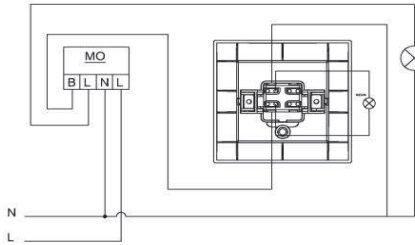

EN

- * Rated voltage: 250 V~
- * Rated current: 10 AX
- * 1 gang 1 way
- * Push Switch
- * Illuminated.
- * Neon Lamp Rated Current: 0,6-1mA.
- * Installation with screw connection
- * For flush-mounted installation.

ÖLÇÜLER/ DIMENSIONS

RENK SEÇENEKLERİ / COLOR OPTIONS

513-000200-206 BEYAZ WHITE

BAĞLANTI ŞEMASI/ WIRING DIAGRAM

DEVRE ŞEMASI/ CIRCUIT DIAGRAM