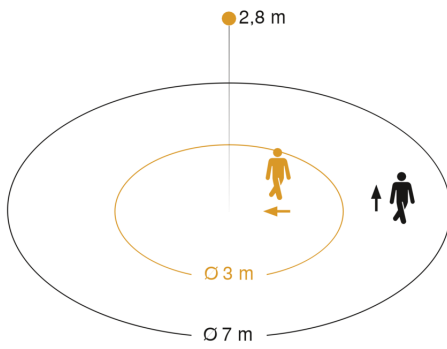

IS 2360 ECO 7m

white
EAN 4007841 006556
Article number 006556

Detection Zone