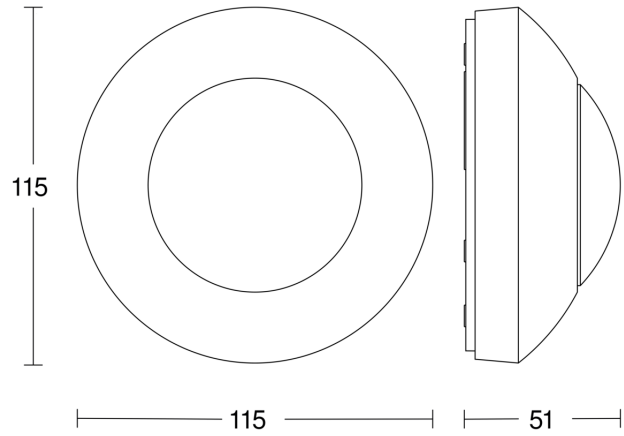

Technical specifications

Dimensions (Ø x H)	115 x 51 mm	LED lamps > 2 W < 8 W	64 W
Manufacturer's Warranty	5 years	LED lamps > 8 W	64 W
Settings via	Potentiometers	Capacitive load in µF	132 µF
With remote control	No	Sensor Technology	Passive infrared
Version	white	Mounting height	2,00 – 4,00 m
PU1, EAN	4007841006556	Mounting height max.	4,00 m
Type	Motion detectors	Optimum mounting height	2,8 m
Application, place	Outdoors, Indoors	Detection angle	360 °
Application, room	corridor / aisle, changing room, function room / ancillary room, kitchenette, stairwell, WC / washroom, multi-storey / underground car park, outdoors, warehouse, Indoors	Angle of aperture	180 °
Colour	white	Sneak-by guard	Yes
Colour, RAL	9010	Capability of masking out individual segments	Yes
Includes corner wall mount	No	Electronic scalability	No
Installation site	ceiling	Mechanical scalability	No
Installation	Surface wiring, Ceiling	Reach, radial	Ø 3 m (7 m ²)
		Reach, tangential	Ø 7 m (38 m ²)
		Switching zones	664 switching zones
		Twilight setting	2 – 2000 lx

IS 2360 ECO 7m

white
EAN 4007841 006556
Article number 006556

Detection Zone

Mögliche Montagehöhe: 2,00 m – 4,00 m
Orange: radial
Schwarz: tangential

Dimension Drawing

Circuit diagram