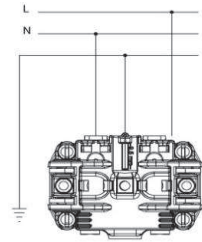

BAĞLANTI ŞEMASI / WIRING DIAGRAM