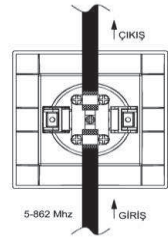

EN

- * Rated Frequency: 5-862 MH
- * Black and Red Cables for First Line connection
- * Installation with screw connection
- * For flush-mounted installation.

ÖLÇÜLER/ DIMENSIONS

RENK SEÇENEKLERİ / COLOR OPTIONS

513-000200-224 BEYAZ WHITE

BAĞLANTI ŞEMASI/ WIRING DIAGRAM

DEVRE ŞEMASI/ CIRCUIT DIAGRAM