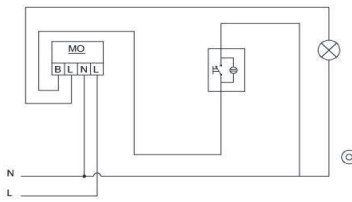

DEVRE ŞEMASI / CIRCUIT DIAGRAM