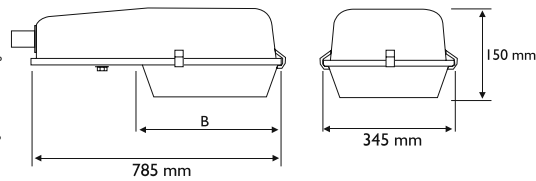

Polyester Street Luminaries

S3 250 W Classic Model Polyester Luminaries

Group Code	Product Code	Carton Dim. (mm)	Glass Dim. (mm)	(kg)	Glass W. (kg)	Packing (pcs)	Glass (pcs)	Type	Price (USD)
1.3	414.250	710x370x160	380x445x340	7.50	7.50	1	10	250 W H. P. Mercury Luminary A. Glass	24,58
1.3	414.251	710x370x160	380x445x340	8.10	7.50	1	10	250 W Sodium / Metal Luminary A. Glass	28,77
1.3	414.150	710x370x160	380x445x340	7.20	7.50	1	10	150 W Sod. - Met. Luminary A. Glass	27,42
1.3	414.252	710x370x160	380x445x340	5.30	7.50	1	10	250 W Lum. with E40 Lampholder A. Glass	17,74

S3 400 W Classic Model Polyester Luminaries

Group Code	Product Code	Carton Dim. (mm)	Glass Dim. (mm)	Cart.Wgt. (kg)	Glass W. (kg)	Packing (pcs)	Glass (pcs)	Type	Price (USD)
1.4	414.400	800x370x160	460x440x330	8,50	9.0	1	10	400 W H P Mercury Lum. Acrylic Glass	39,97
1.4	414.401	800x370x160	460x440x330	9,00	9.0	1	10	400 W Metal Lum. Acrylic Glass	33,94
1.4	414.402	800x370x160	460x440x330	9,50	9.0	1	10	400 W Sodium Lum. Acrylic Glass	44,97
1.4	414.403	800x370x160	460x440x330	6,00	9.0	1	10	400 W Lum. with E40 Lampholder A. Glass	21,94

S3 Luminary Console Pipe

Group Code	Product Code	Carton Dim. (mm)	Cart.Wgt. (kg)	Packing (pcs)	Type	Price (USD)
1.5	416.010	490x340x245	16.00	25	Console Pipe	1,48
1.5	416.011	230x150x70	4.00	100	Pipe Wristlet	0,10