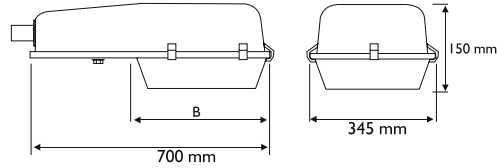

Polyester Street Luminaries

S3 250 W Classic Model Polyester Luminaries

Group Code	Product Code	Carton Dim. (mm)	Glass Dim. (mm)	(kg)	Glass W. (kg)	Packing (pcs)	Glass (pcs)	Type	Price (USD)
1.3	414.250	710x370x160	380x445x340	7.50	7.50	1	10	250 W H. P. Mercury Luminary A. Glass	24,58
1.3	414.251	710x370x160	380x445x340	8.10	7.50	1	10	250 W Sodium / Metal Luminary A. Glass	28,77
1.3	414.150	710x370x160	380x445x340	7.20	7.50	1	10	150 W Sod. - Met. Luminary A. Glass	27,42
1.3	414.252	710x370x160	380x445x340	5.30	7.50	1	10	250 W Lum. with E40 Lampholder A. Glass	17,74

S3 400 W Classic Model Polyester Luminaries

Group Code	Product Code	Carton Dim. (mm)	Glass Dim. (mm)	Cart.Wgt. (kg)	Glass W. (kg)	Packing (pcs)	Glass (pcs)	Type	Price (USD)
1.4	414.400	800x370x160	460x440x330	8,50	9.0	1	10	400 W H P Mercury Lum. Acrylic Glass	39,97
1.4	414.401	800x370x160	460x440x330	9,00	9.0	1	10	400 W Metal Lum. Acrylic Glass	33,94
1.4	414.402	800x370x160	460x440x330	9,50	9.0	1	10	400 W Sodium Lum. Acrylic Glass	44,97
1.4	414.403	800x370x160	460x440x330	6,00	9.0	1	10	400 W Lum. with E40 Lampholder A. Glass	21,94

S3 Luminary Console Pipe

Group Code	Product Code	Carton Dim. (mm)	Cart.Wgt. (kg)	Packing (pcs)	Type	Price (USD)
1.5	416.010	490x340x245	16.00	25	Console Pipe	1,48
1.5	416.011	230x150x70	4.00	100	Pipe Wristlet	0,10