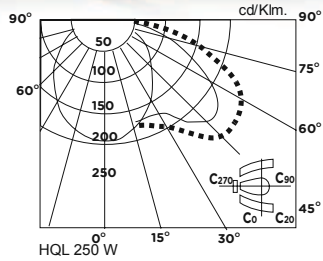

Polyester Street Luminaries

S3 250 W Classic Model Polyester Luminaries

Group Code	Product Code	Carton Dim. (mm)	Glass Dim. (mm)	(kg)	Glass W. (kg)	Packing (pcs)	Glass (pcs)	Type	Price (USD)
1.3	414.250	710x370x160	380x445x340	7.50	7.50	1	10	250 W H. P. Mercury Luminary A. Glass	24,58
1.3	414.251	710x370x160	380x445x340	8.10	7.50	1	10	250 W Sodium / Metal Luminary A. Glass	28,77
1.3	414.150	710x370x160	380x445x340	7.20	7.50	1	10	150 W Sod. - Met. Luminary A. Glass	27,42
1.3	414.252	710x370x160	380x445x340	5.30	7.50	1	10	250 W Lum. with E40 Lampholder A. Glass	17,74

S3 400 W Classic Model Polyester Luminaries

Group Code	Product Code	Carton Dim. (mm)	Glass Dim. (mm)	Cart.Wgt. (kg)	Glass W. (kg)	Packing (pcs)	Glass (pcs)	Type	Price (USD)
1.4	414.400	800x370x160	460x440x330	8,50	9.0	1	10	400 W H P Mercury Lum. Acrylic Glass	39,97
1.4	414.401	800x370x160	460x440x330	9,00	9.0	1	10	400 W Metal Lum. Acrylic Glass	33,94
1.4	414.402	800x370x160	460x440x330	9,50	9.0	1	10	400 W Sodium Lum. Acrylic Glass	44,97
1.4	414.403	800x370x160	460x440x330	6,00	9.0	1	10	400 W Lum. with E40 Lampholder A. Glass	21,94