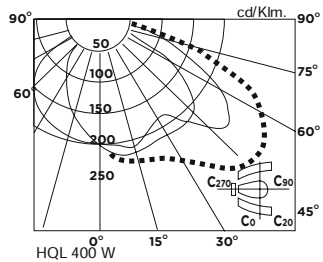

Polyester Street Luminaries

S3 250 W Classic Model Polyester Luminaries

Group Code	Product Code	Carton Dim. (mm)	Glass Dim. (mm)	(kg)	Glass W. (kg)	Packing (pcs)	Glass (pcs)	Type	Price (USD)
1.3	414.250	710x370x160	380x445x340	7.50	7.50	1	10	250 W H. P. Mercury Luminary A. Glass	24,58
1.3	414.251	710x370x160	380x445x340	8.10	7.50	1	10	250 W Sodium / Metal Luminary A. Glass	28,77
1.3	414.150	710x370x160	380x445x340	7.20	7.50	1	10	150 W Sod. - Met. Luminary A. Glass	27,42
1.3	414.252	710x370x160	380x445x340	5.30	7.50	1	10	250 W Lum. with E40 Lampholder A. Glass	17,74

S3 400 W Classic Model Polyester Luminaries

Group Code	Product Code	Carton Dim. (mm)	Glass Dim. (mm)	Cart.Wgt. (kg)	Glass W. (kg)	Packing (pcs)	Glass (pcs)	Type	Price (USD)
1.4	414.400	800x370x160	460x440x330	8,50	9.0	1	10	400 W H P Mercury Lum. Acrylic Glass	39,97
1.4	414.401	800x370x160	460x440x330	9,00	9.0	1	10	400 W Metal Lum. Acrylic Glass	33,94
1.4	414.402	800x370x160	460x440x330	9,50	9.0	1	10	400 W Sodium Lum. Acrylic Glass	44,97
1.4	414.403	800x370x160	460x440x330	6,00	9.0	1	10	400 W Lum. with E40 Lampholder A. Glass	21,94