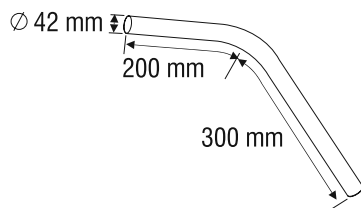

Polyester Street Luminaries

S3 250 W Classic Model Polyester Luminaries

Group Code	Product Code	Carton Dim. (mm)	Glass Dim. (mm)	(kg)	Glass W. (kg)	Packing (pcs)	Glass (pcs)	Type	Price (USD)
1.3	414.250	710x370x160	380x445x340	7.50	7.50	1	10	250 W H. P. Mercury Luminary A. Glass	24,58
1.3	414.251	710x370x160	380x445x340	8.10	7.50	1	10	250 W Sodium / Metal Luminary A. Glass	28,77
1.3	414.150	710x370x160	380x445x340	7.20	7.50	1	10	150 W Sod. - Met. Luminary A. Glass	27,42
1.3	414.252	710x370x160	380x445x340	5.30	7.50	1	10	250 W Lum. with E40 Lampholder A. Glass	17,74

S3 400 W Classic Model Polyester Luminaries

Group Code	Product Code	Carton Dim. (mm)	Glass Dim. (mm)	Cart.Wgt. (kg)	Glass W. (kg)	Packing (pcs)	Glass (pcs)	Type	Price (USD)
1.4	414.400	800x370x160	460x440x330	8,50	9.0	1	10	400 W H P Mercury Lum. Acrylic Glass	39,97
1.4	414.401	800x370x160	460x440x330	9,00	9.0	1	10	400 W Metal Lum. Acrylic Glass	33,94
1.4	414.402	800x370x160	460x440x330	9,50	9.0	1	10	400 W Sodium Lum. Acrylic Glass	44,97
1.4	414.403	800x370x160	460x440x330	6,00	9.0	1	10	400 W Lum. with E40 Lampholder A. Glass	21,94

S3 Luminary Console Pipe

Group Code	Product Code	Carton Dim. (mm)	Cart.Wgt. (kg)	Packing (pcs)	Type	Price (USD)
1.5	416.010	490x340x245	16.00	25	Console Pipe	1,48
1.5	416.011	230x150x70	4.00	100	Pipe Wristlet	0,10