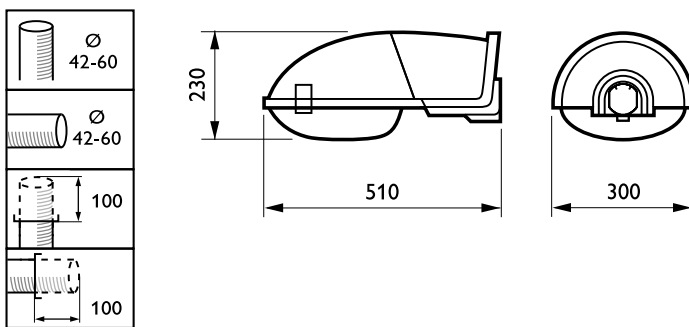

Product family code	SGS101 [MALAGA]
Light Technical	
Standard tilt angle posttop	15°
Standard tilt angle side entry	15°
Operating and Electrical	
Input Voltage	230 V (default) or 240 V
Ignitor	Digital semi-parallel MK4
Mechanical and Housing	
Mounting device	Universal for diameter 42 to 60 mm

Material Nr. (12NC) 910925812412

Net Weight (Piece) 3.400 kg

Dimensional drawing

SGS101