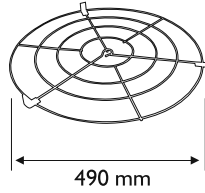

Industrial Luminaries