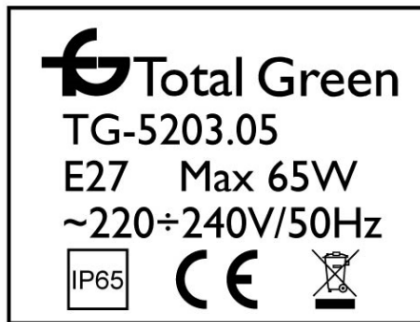

Please don't install in flammable, explosive or corrosive circumstances.

If you found the glass cracks have appeared or broken, please change in time.

Package details

1. Logo sticker

4X3CM