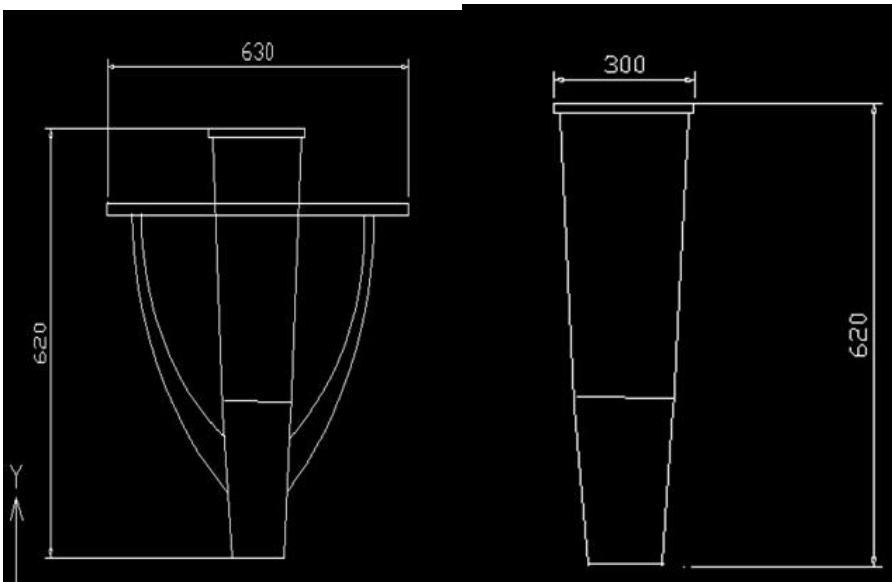

Details

Item	parameter	TG-5203.04	TG-5203.05
Detail	material	material of the cover is acrylic. material of the body is die-cast aluminium.	material of the cover is acrylic. material of the body is die-cast aluminium.
	BASE	E27	E27
Mechanical	Dimension(mm)	620MM*630MM	65W 620*300MM

DEMISION WITH DRAWING

Applications:

Applicable for garden, park.

Attentions:

Before installation make sure to turn off the voltage of the electrical installation.

Make sure the products are out the reach of children.