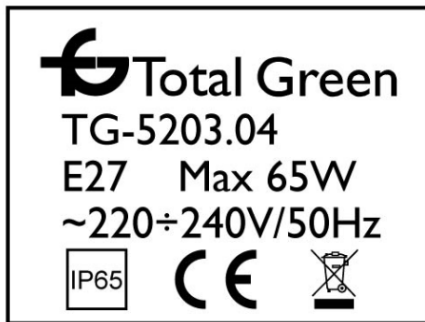

Please don't install in flammable, explosive or corrosive circumstances.

If you found the glass cracks have appeared or broken, please change in time.

Package details

1. Logo sticker

4X3CM