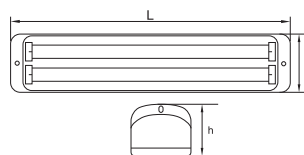

EXIT TUB

AKINO

SALIS

ODES 6

G5

SURSĂ T5

Nume	Cod	Model	P ₍₀₎	Acumulator	Timp de încărcare	Autonomie	Tip	IP	Dimensiuni L x l x h	Stocabil
unitate de măsură			W		ore				mm	
Akino	EL0024056	TG-4105.01208	2 x 8	6V 4Ah	18 - 24	3 - 7.5	neperm.	40	400x80x85	✓
Salis	EL0018707	TG-4105.09208	2 x 8	6 V 2.8Ah	16 - 20	2.5 - 5	neperm.	40	368x85x89	✓
Odes 6	EL0018710	TG-4105.11106	1 x 6	2 x 4V 0.9 Ah	24	2	neperm.	40	240x73x48	✓
Odes 8	EL0018709	TG-4105.10108	1 x 8	2 x 4 V 0.9Ah	24	1,5	neperm.	40	322x78x51	✓
Odes 8 b	EL0029715	TG-4105.25108	1 x 8	6V 1800Ah	24	3	neperm.	65	355x118x88	✓
Odes 16	EL0029716	TG-4105.29208	2 x 8	6V 1800Ah	24	1,5	neperm.	65	355x118x88	✓