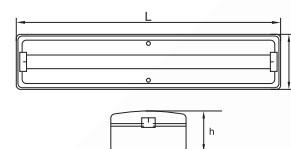

EXIT TUB

AKINO

SALIS

ODES 6

G5

SURSĂ T5

Nume	Cod	Model	P ₍₀₎	Acumulator	Timp de încărcare	Autonomie	Tip	IP	Dimensiuni L x l x h	Stocabil
unitate de măsură			W		ore				mm	
Akino	EL0024056	TG-4105.01208	2 x 8	6V 4Ah	18 - 24	3 - 7.5	neperm.	40	400x80x85	✓
Salis	EL0018707	TG-4105.09208	2 x 8	6 V 2.8Ah	16 - 20	2.5 - 5	neperm.	40	368x85x89	✓
Odes 6	EL0018710	TG-4105.11106	1 x 6	2 x 4V 0.9 Ah	24	2	neperm.	40	240x73x48	✓
Odes 8	EL0018709	TG-4105.10108	1 x 8	2 x 4 V 0.9Ah	24	1,5	neperm.	40	322x78x51	✓
Odes 8 b	EL0029715	TG-4105.25108	1 x 8	6V 1800Ah	24	3	neperm.	65	355x118x88	✓
Odes 16	EL0029716	TG-4105.29208	2 x 8	6V 1800Ah	24	1,5	neperm.	65	355x118x88	✓