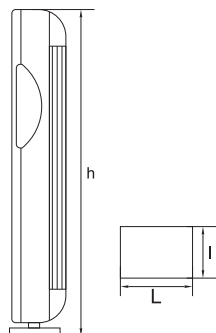

EXIT TUB

AKINO

SALIS

ODES 6

G5

SURSĂ T5

Nume	Cod	Model	P ₍₀₎	Acumulator	Timp de încărcare	Autonomie	Tip	IP	Dimensiuni L x l x h	Stocabil
unitate de măsură			W		ore				mm	
Akino	EL0024056	TG-4105.01208	2 x 8	6V 4Ah	18 - 24	3 - 7.5	neperm.	40	400x80x85	✓
Salis	EL0018707	TG-4105.09208	2 x 8	6 V 2.8Ah	16 - 20	2.5 - 5	neperm.	40	368x85x89	✓
Odes 6	EL0018710	TG-4105.11106	1 x 6	2 x 4V 0.9 Ah	24	2	neperm.	40	240x73x48	✓
Odes 8	EL0018709	TG-4105.10108	1 x 8	2 x 4 V 0.9Ah	24	1,5	neperm.	40	322x78x51	✓
Odes 8 b	EL0029715	TG-4105.25108	1 x 8	6V 1800Ah	24	3	neperm.	65	355x118x88	✓
Odes 16	EL0029716	TG-4105.29208	2 x 8	6V 1800Ah	24	1,5	neperm.	65	355x118x88	✓