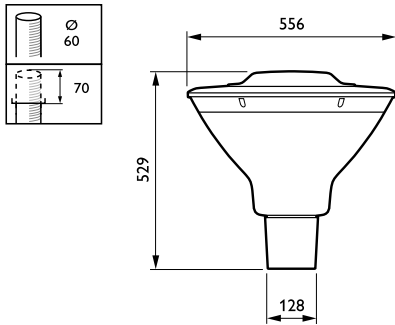

CityCharm Cone

Dimensional drawing

CityCharm BDS490/491