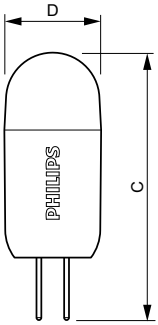

CorePro LEDcapsule LV

CorePro LEDcapsuleLV 2-20W 830 G4

The CorePro LEDcapsule is a true alternative to the halogen capsule. It is particularly suitable for task lighting and decorative applications in homes, shops, hotels and restaurants. Compatible with existing fixtures with G4 holders and designed for retrofit replacement of halogen capsules, CorePro LEDcapsule delivers huge energy savings and minimizes maintenance costs without any compromise on light quality.

Product data

General Information		Wattage Equivalent	
Cap-Base	G4 [G4]		20 W
Nominal Lifetime (Nom)	15000 h	Starting Time (Nom)	0.5 s
Switching Cycle	50000X	Warm Up Time to 60% Light (Nom)	0.5 s
Technical Type	2-20W	Power Factor (Nom)	0.5
		Voltage (Nom)	12 V
Light Technical		Controls and Dimming	
Color Code	830 [CCT of 3000K]	Dimmable	No
Luminous Flux (Nom)	200 lm		
Luminous Flux (Rated) (Nom)	200 lm	Approval and Application	
Color Designation	White (WH)	Energy Efficiency Label (EEL)	A++
Correlated Color Temperature (Nom)	3000 K	Energy Consumption kWh/1000 h	3 kWh
Luminous Efficacy (Rated) (Nom)	100 lm/W	Product Data	
Color Consistency	<6	Full product code	871869641916800
Color Rendering Index (Nom)	80	Order product name	CorePro LEDcapsuleLV 2-20W 830 G4
LLMF At End Of Nominal Lifetime (Nom)	70 %	EAN/UPC - Product	8718696419168
Operating and Electrical		Order code	929001131802
Input Frequency	50 to 60 Hz	Numerator - Quantity Per Pack	1
Power (Rated) (Nom)	2 W	Numerator - Packs per outer box	12
Lamp Current (Nom)	290 mA	Material Nr. (12NC)	929001131802

CorePro LEDcapsule LV

Net Weight (Piece) 0.008 kg

Dimensional drawing

LED 2-20W 830 G4

Product	D	C
CorePro LEDcapsuleLV 2-20W 830 G4	14.3 mm	45 mm

Photometric data

2-20 W G4 /830

G4 /830