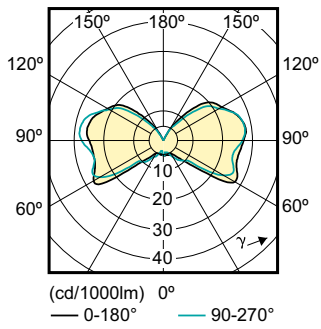

Product data

General Information		Wattage Equivalent	
Cap-Base	G4 [G4]		20 W
Nominal Lifetime (Nom)	15000 h	Starting Time (Nom)	0.5 s
Switching Cycle	50000X	Warm Up Time to 60% Light (Nom)	0.5 s
Technical Type	2-20W	Power Factor (Nom)	0.5
		Voltage (Nom)	12 V
Light Technical		Controls and Dimming	
Color Code	830 [CCT of 3000K]	Dimmable	No
Luminous Flux (Nom)	200 lm		
Luminous Flux (Rated) (Nom)	200 lm	Approval and Application	
Color Designation	White (WH)	Energy Efficiency Label (EEL)	A++
Correlated Color Temperature (Nom)	3000 K	Energy Consumption kWh/1000 h	3 kWh
Luminous Efficacy (Rated) (Nom)	100 lm/W	Product Data	
Color Consistency	<6	Full product code	871869641916800
Color Rendering Index (Nom)	80	Order product name	CorePro LEDcapsuleLV 2-20W 830 G4
LLMF At End Of Nominal Lifetime (Nom)	70 %	EAN/UPC - Product	8718696419168
Operating and Electrical		Order code	929001131802
Input Frequency	50 to 60 Hz	Numerator - Quantity Per Pack	1
Power (Rated) (Nom)	2 W	Numerator - Packs per outer box	12
Lamp Current (Nom)	290 mA	Material Nr. (12NC)	929001131802

CorePro LEDcapsule LV

Net Weight (Piece) 0.008 kg

Dimensional drawing

LED 2-20W 830 G4

Product	D	C
CorePro LEDcapsuleLV 2-20W 830 G4	14.3 mm	45 mm

Photometric data

2-20 W G4 /830

G4 /830