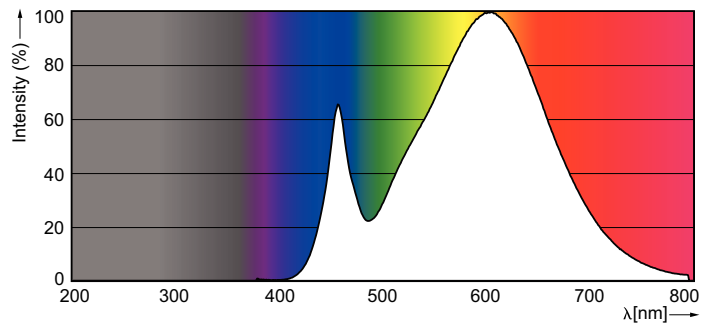

Product data

General Information		Wattage Equivalent	
Cap-Base	G4 [G4]		20 W
Nominal Lifetime (Nom)	15000 h	Starting Time (Nom)	0.5 s
Switching Cycle	50000X	Warm Up Time to 60% Light (Nom)	0.5 s
Technical Type	2-20W	Power Factor (Nom)	0.5
		Voltage (Nom)	12 V
Light Technical		Controls and Dimming	
Color Code	830 [CCT of 3000K]	Dimmable	No
Luminous Flux (Nom)	200 lm		
Luminous Flux (Rated) (Nom)	200 lm	Approval and Application	
Color Designation	White (WH)	Energy Efficiency Label (EEL)	A++
Correlated Color Temperature (Nom)	3000 K	Energy Consumption kWh/1000 h	3 kWh
Luminous Efficacy (Rated) (Nom)	100 lm/W	Product Data	
Color Consistency	<6	Full product code	871869641916800
Color Rendering Index (Nom)	80	Order product name	CorePro LEDcapsuleLV 2-20W 830 G4
LLMF At End Of Nominal Lifetime (Nom)	70 %	EAN/UPC - Product	8718696419168
Operating and Electrical		Order code	929001131802
Input Frequency	50 to 60 Hz	Numerator - Quantity Per Pack	1
Power (Rated) (Nom)	2 W	Numerator - Packs per outer box	12
Lamp Current (Nom)	290 mA	Material Nr. (12NC)	929001131802

CorePro LEDcapsule LV

Net Weight (Piece) 0.008 kg

Dimensional drawing

LED 2-20W 830 G4

Product	D	C
CorePro LEDcapsuleLV 2-20W 830 G4	14.3 mm	45 mm

Photometric data

2-20 W G4 /830

G4 /830