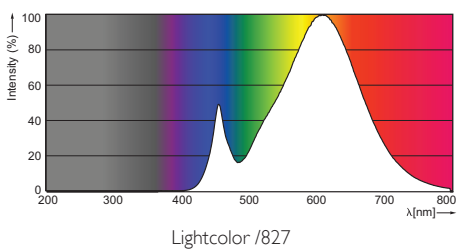

Photometric data

© 2015 Koninklijke Philips N.V. (Royal Philips)
All rights reserved.

Specifications are subject to change without notice. Trademarks are the property of Koninklijke Philips N.V. (Royal Philips) or their respective owners.

www.philips.com/lighting

2015, August 29
data subject to change