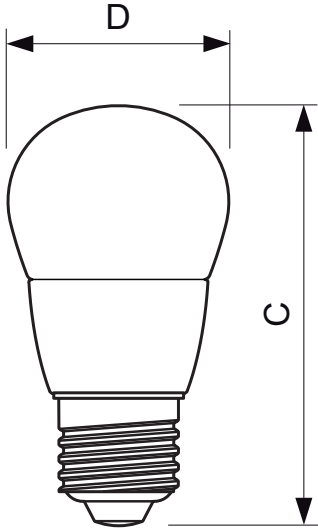

CorePro LEDluster

Bar code on pack - EAN1 8718291787051
Bar code on outerbox - EAN3 8718291787068

Logistic code(s) - 12NC 929001114802
Net weight per piece 0.036 kg

Dimensional drawing

CorePro LEDluster 3-25W E27 827 P48 FR

Product	C (Norm)	D (Norm)
LED ND 3-25W E27 827 P48 FR	91	48

E27