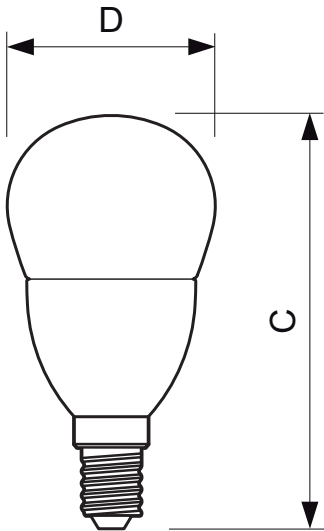

CorePro LEDluster

Bar code on pack - EAN1 8718291787037
Bar code on outerbox - EAN3 8718291787044

Logistic code(s) - 12NC 929001114702
Net weight per piece 0.030 kg

Dimensional drawing

CorePro LEDluster 3-25W E14 827 P48 FR

Product	C (Nom)	D (Nom)
LED ND 3-25W E14 827 P48 FR	95	48

E14